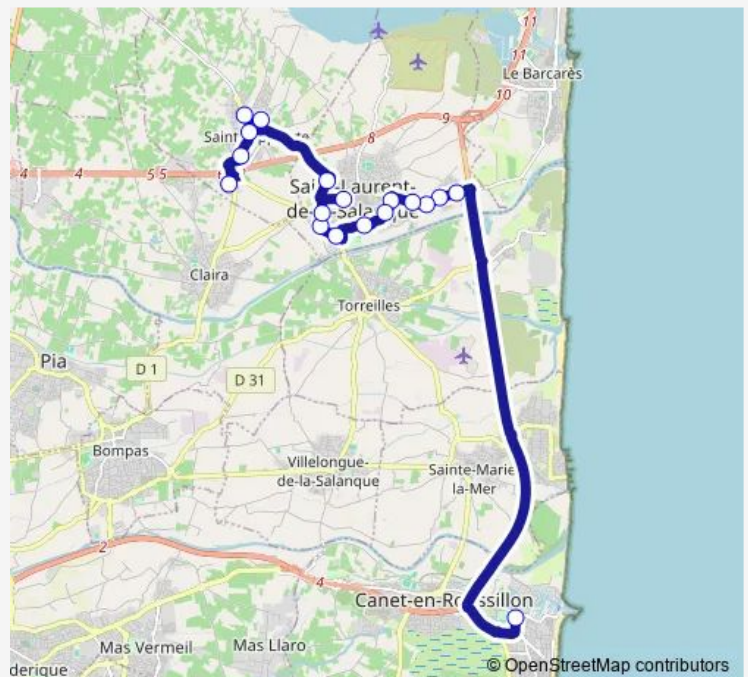

### Direction

undefined — undefined

0 stops

[Open route schedule](#)

### Route schedule

undefined — undefined

Monday 16:55-17:55

Tuesday 16:55-17:55

Wednesday 13:05

Thursday 16:55-17:55

Friday 16:55-17:55

Saturday —

### Route info

Direction:

Stops: 0

Trip Duration: — min

## Route info

Direction: St-Hippolyte - Zone Artisanale

Stops: 12

Trip Duration: 0 hour 36 min