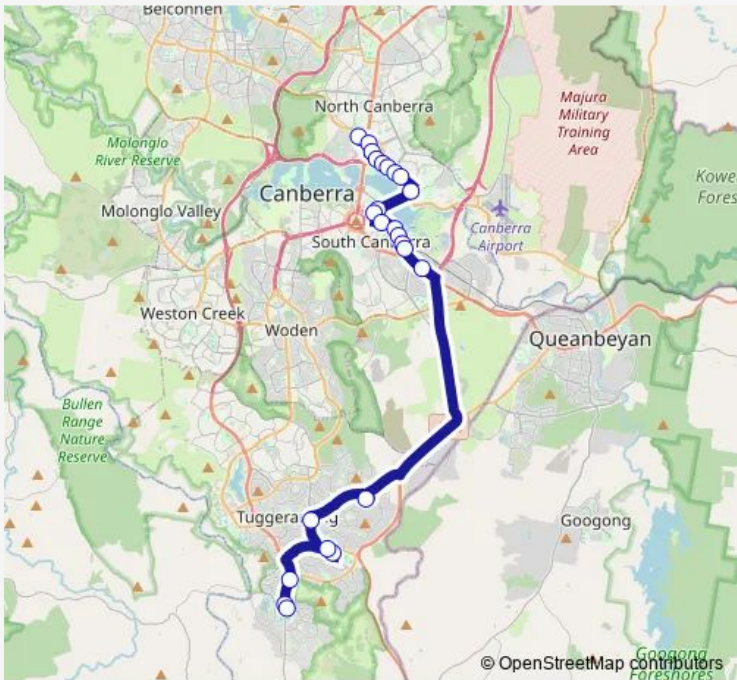

Direction
 ANU Rimmer St — Lanyon Marketplace Terminus North
 24 stops
[Open route schedule](#)

- ANU Rimmer St
- City Interchange Plt 9
- London Cct after Akuna St
- National Convention Centre Constitution Av
- CIT Reid Constitution Av
- Constitution Av opp Anzac Park West
- Constitution Av opp Anzac Park East
- Constitution Av after Creswell St
- Russell Offices Russell Dr
- Edmund Barton Building Kings Av
- Barton Bus Stn Plt 2
- Brisbane Av after Macquarie St
- Old Bus Depot Markets Wentworth Av
- Wentworth Av after Giles St
- Wentworth Av after Dawes St
- Canberra Railway Stn Wentworth Av
- Canberra Av before Mildura St
- Benham St opp Chisholm Shops
- Ashley Dr after Isabella Dr
- Calwell Shops Webber Cr
- Calwell Park & Ride Johnson Dr

182 — Lanyon Marketplace to City ANU via Calwell **BusMaps**

Tharwa Dr after Drakeford Dr

Tharwa Dr before Box Hill Av

Lanyon Marketplace Terminus North

Direction

Lanyon Marketplace Box Hill Av — Marcus Clarke St before Rimmer St

23 stops

[Open route schedule](#)

Lanyon Marketplace Box Hill Av

Tharwa Dr after Box Hill Av

Tharwa Dr before Drakeford Dr

Calwell Shops Webber Cr

Calwell Park & Ride Johnson Dr

Ashley Dr before Isabella Dr

Wednesday 06:59-08:04

Thursday 06:59-08:04

Friday 06:59-08:04

Saturday —

Sunday —

Route info

Direction: Lanyon Marketplace Box Hill Av

Stops: 23