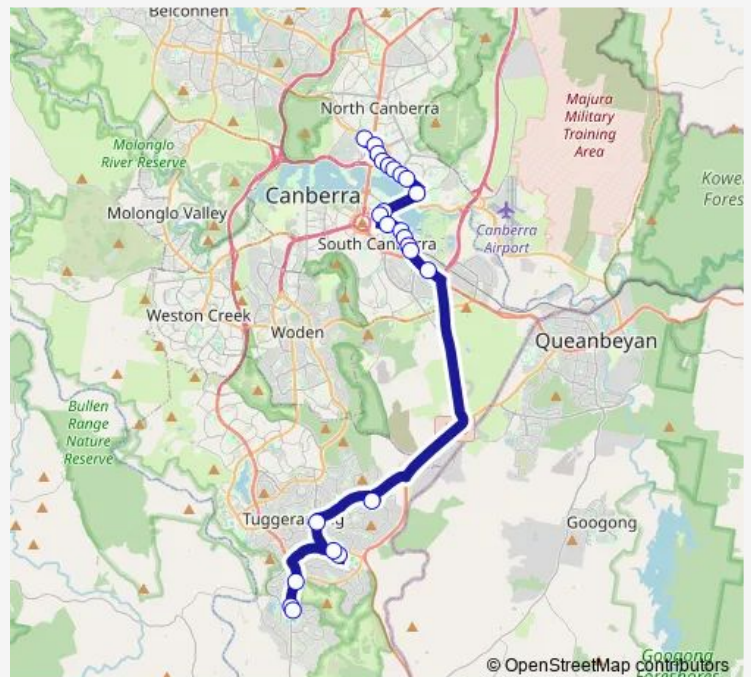

Canberra Av before Mildura St

Benham St opp Chisholm Shops

Ashley Dr after Isabella Dr

Calwell Shops Webber Cr

Calwell Park & Ride Johnson Dr

**Route schedule**

ANU Rimmer St — Lanyon Marketplace Terminus North

Monday 16:05-18:06

Tuesday 16:05-18:06

Wednesday 16:05-18:06

Thursday 16:05-18:06

Friday 16:05-18:06

Saturday —

Sunday —

**Route info**

Direction: ANU Rimmer St

Stops: 24

Trip Duration: 1 hour 5 min

182 — Lanyon Marketplace to City ANU via Calwell

Tharwa Dr after Drakeford Dr

Tharwa Dr before Box Hill Av

Lanyon Marketplace Terminus North

## Direction

Lanyon Marketplace Box Hill Av — Marcus Clarke St before Rimmer St

23 stops

[Open route schedule](#)

Lanyon Marketplace Box Hill Av

Tharwa Dr after Box Hill Av

Tharwa Dr before Drakeford Dr

Calwell Shops Webber Cr