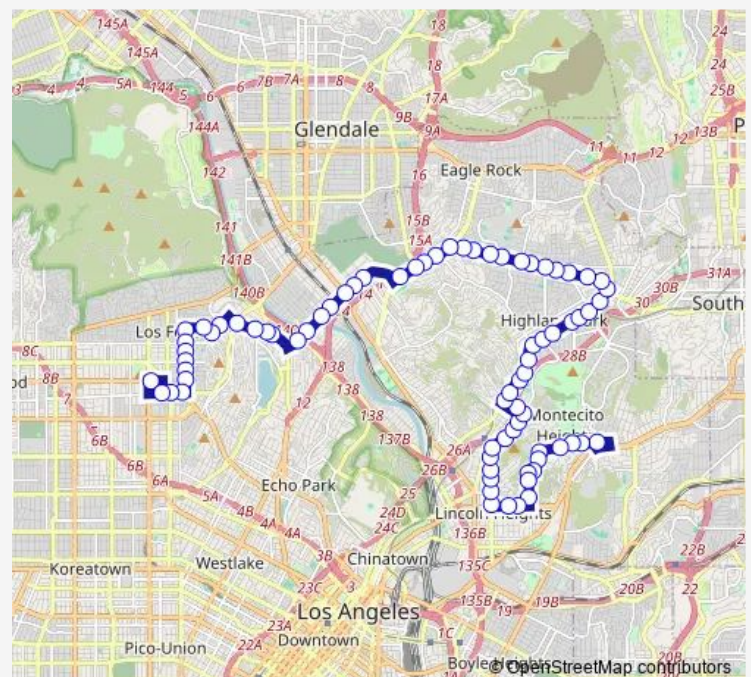

Griffin / Broadway

Griffin / Avenue 26

Griffin / Avenue 28

Griffin / Avenue 31

Griffin / Avenue 33

Griffin / Avenue 35

3628 Griffin

Griffin / Avenue 39

### Route schedule

Huntington / Monterey — Fountain / Lyman

Monday 04:21-21:44

Tuesday 04:21-21:44

Wednesday 04:21-21:44

Thursday 04:21-21:44

Friday 04:21-21:44

Saturday 05:21-21:42

### Route info

Direction: Huntington / Monterey

Stops: 76

Trip Duration: 0 hour 57 min

182 — Metro Local Line

BusMaps

Griffin / Avenue 43

Avenue 43 / Mosher

## Route info

Direction: Saint George / Aloha

Stops: 13

Trip Duration: 0 hour 14 min

**Direction**

Fountain / Lyman — Huntington / Monterey

77 stops

[Open route schedule](#)