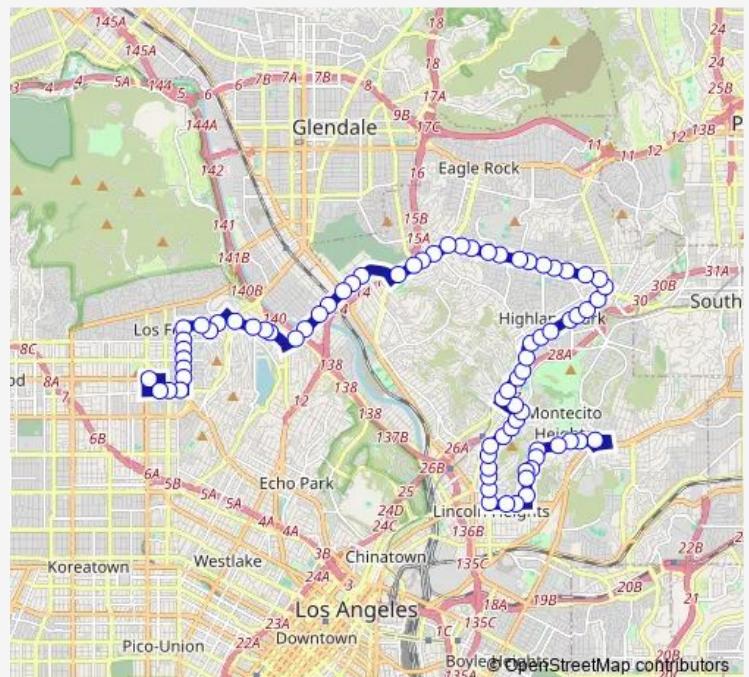

Broadway / Thomas

Broadway / Eastlake

Griffin / Broadway

Griffin / Avenue 26

Griffin / Avenue 28

Griffin / Avenue 31

Griffin / Avenue 33

Griffin / Avenue 35

Thursday 04:21-21:44

Friday 04:21-21:44

Saturday 05:21-21:42

Sunday 05:21-21:42

Route info

Direction: Huntington / Monterey

Stops: 76

Trip Duration: 0 hour 57 min

182 — Metro Local Line

Griffin / Avenue 43

Avenue 43 / Mosher

Figueroa / Avenue 43

Figueroa / Avenue 45

Figueroa / Woodside

Figueroa / Sycamore Grove Park

Figueroa / Avenue 49

Figueroa / Avenue 50

Figueroa / Avenue 52

Figueroa / Avenue 54

Figueroa / Avenue 57

Figueroa / Avenue 59

Figueroa / Avenue 60

Figueroa / Arroyo Glen

York / Figueroa