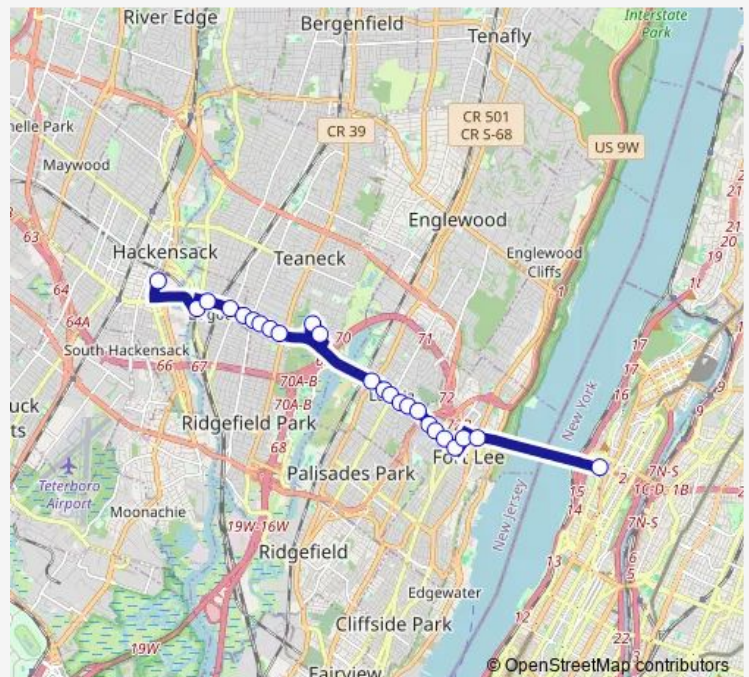

Degraw AVE AT Beech St

### Route schedule

GW Bridge BUS Terminal — Hackensack BUS Terminal

Monday 06:00-00:40<sup>+1</sup>

Tuesday 06:00-00:40<sup>+1</sup>

Wednesday 06:00-00:40<sup>+1</sup>

Thursday 06:00-00:40<sup>+1</sup>

Friday 06:00-00:40<sup>+1</sup>

### Route info

Direction: GW Bridge BUS Terminal

Stops: 27

Trip Duration: 0 hour 28 min

Degraw AVE AT Queen Anne Rd

Degraw AVE AT Farrant Terrace

Main ST AT Palisade Ave

West Main ST AT Larch Ave

W Fort LEE RD 371'W OF River Rd

Hackensack BUS Terminal

**Direction**

Hackensack BUS Terminal — GW Bridge BUS Terminal

24 stops

[Open route schedule](#)

Hackensack BUS Terminal

W Fort LEE RD 755'W OF River Rd