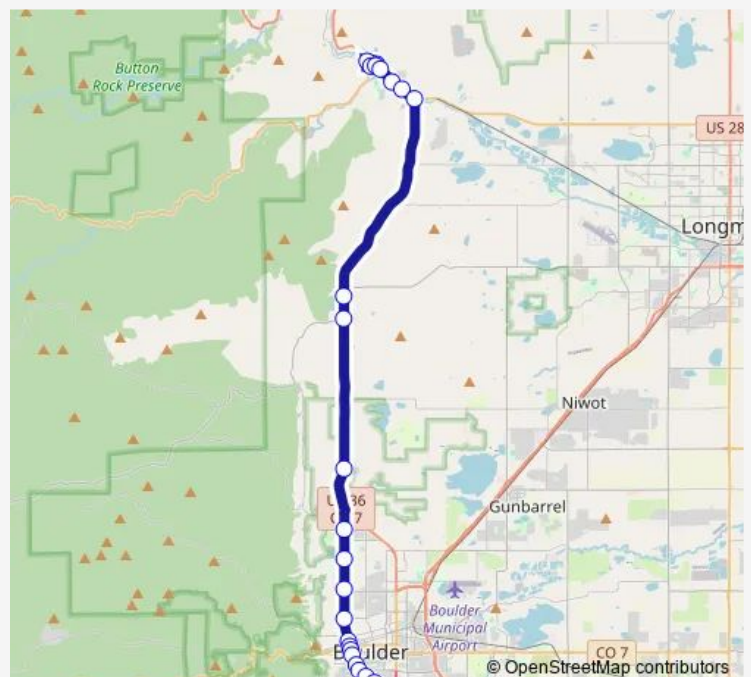

Broadway and Canyon Boulevard (Sb)

Broadway & Arapahoe Sb

Broadway & Pleasant (Sb)

Route schedule

US 36 & Old Main Wb — 20th Street and Baseline Road

Monday 06:10-17:15

Tuesday 06:10-17:15

Wednesday 06:10-17:15

Thursday 06:10-17:15

Friday 06:10-17:15

Saturday —

Sunday —

Route info

Direction: US 36 & Old Main Wb

Stops: 25

Trip Duration: 0 hour 40 min

Lyons Flyer

BusMaps

Broadway and College Avenue

Broadway Euclid Eb

Broadway and 20th Avenue

20th Street and Baseline Road

Direction

20th Street and Baseline Road — 4th & Railroad

23 stops

[Open route schedule](#)

20th Street and Baseline Road

Broadway and Regent Drive

Broadway & Euclid Ave (Nb)

Broadway & Pleasant St Nb

Broadway & University Nb

Broadway & Arapahoe Nb