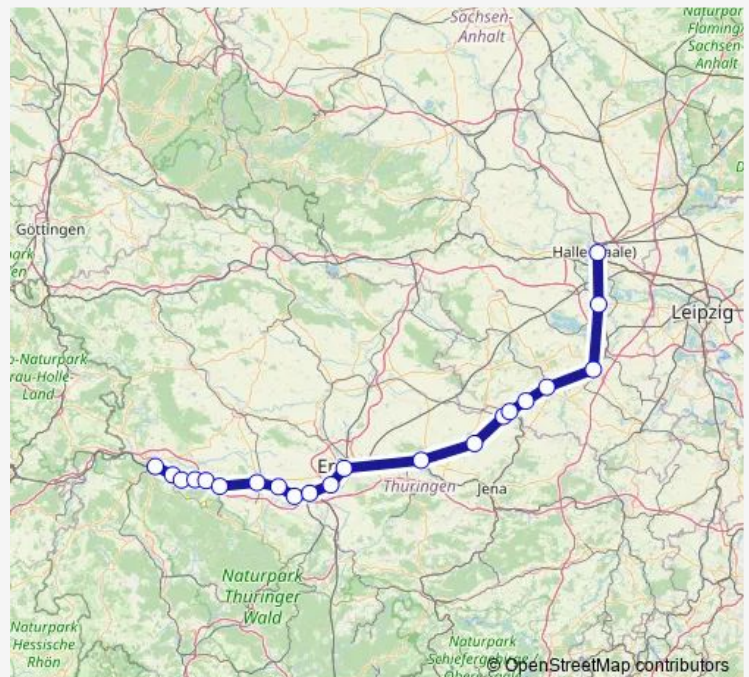

Rail RE 16

[Go to website](#)

Direction

Halle (Saale) Hbf — Erfurt Hbf

13 stops

[Open route schedule](#)

Halle (Saale) Hbf

Merseburg

Hopfgarten (bei Weimar)

Vieselbach

Erfurt Hbf

Route schedule

Halle (Saale) Hbf — Erfurt Hbf

Monday 04:58-20:06

Tuesday 04:58-20:06

Wednesday 04:58-20:06

Thursday 04:58-20:06

Friday 04:58-20:06

Saturday 05:57-20:06

Sunday 05:57-20:06

Route info

Direction: Halle (Saale) Hbf

Stops: 13

Trip Duration: 1 hour 21 min

Weißenfels

Großkorbetha

Leuna Werke Süd

Leuna Werke Nord

Merseburg

Schkopau

Halle-Ammendorf

Halle (Saale) Hbf