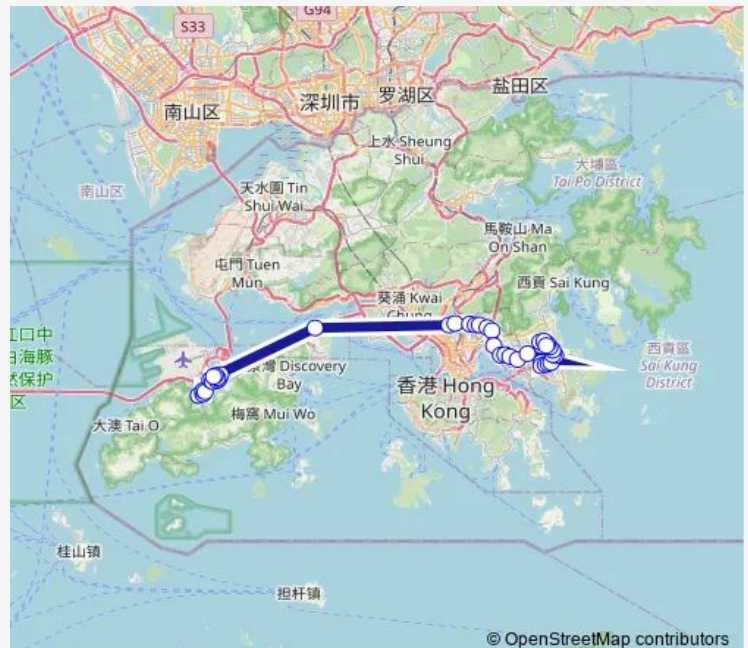

[Ctb] HAU TAK Estate, PO Ning Road[[Kmb+Ctb] HAU TAK Estate/
Hau TAK Estate, PO Ning Road[[Kmb] HAU TAK Estate

[Ctb] Chung WA Road[[Kmb+Ctb] Chung WA Road/
Chung WA Road[[Kmb] Chung WA Road

[Ctb] YUK Ming Court, Ngan O Road[[Kmb+Ctb] YUK Ming Court, Ngan O Road/
Yuk Ming Court[[Kmb] YUK Ming Court

[Ctb] Bauhinia Garden, PO YAP Road[[Kmb+Ctb] Bauhinia Garden/
Bauhinia Garden, PO YAP Road[[Kmb] Bauhinia Garden

[Ctb] Tseung Kwan O Station, PO YAP Road[[Kmb] Tseung Kwan O Station

[Ctb] Park Central, PO YAP Road[[Kmb] Park Central

[Ctb] TIU Keng Leng Station[[Kmb] TIU Keng Leng Station

[Ctb] Tong Ming Court, Tong Ming Street[[Kmb+Ctb] Tong Ming Court/
Tong Ming Court, Tong Ming Street[[Kmb] Tong Ming Court

[Ctb] Sheung CHI House Sheung TAK Estate, Tong Ming Street[[Kmb] Sheung CHI House

[Ctb] Kwong Ming Court, PO Hong Road[[Kmb] Kwong Ming Court

Route schedule

[Ctb] PO LAM Station[[Kmb+Ctb] PO LAM BUS Terminus/
Po LAM Station[[Kmb] PO LAM BUS Terminus — [Ctb] MUN WO House MUN Tung Estate, YU Tung Road

Monday	17:35
Tuesday	17:35
Wednesday	17:35
Thursday	17:35
Friday	17:35
Saturday	—
Sunday	—

Route info

Direction: [Ctb] PO LAM Station[[Kmb+Ctb] PO LAM BUS Terminus/
Po LAM Station[[Kmb] PO LAM BUS Terminus

Stops: 41

Trip Duration: 2 hour 4 min