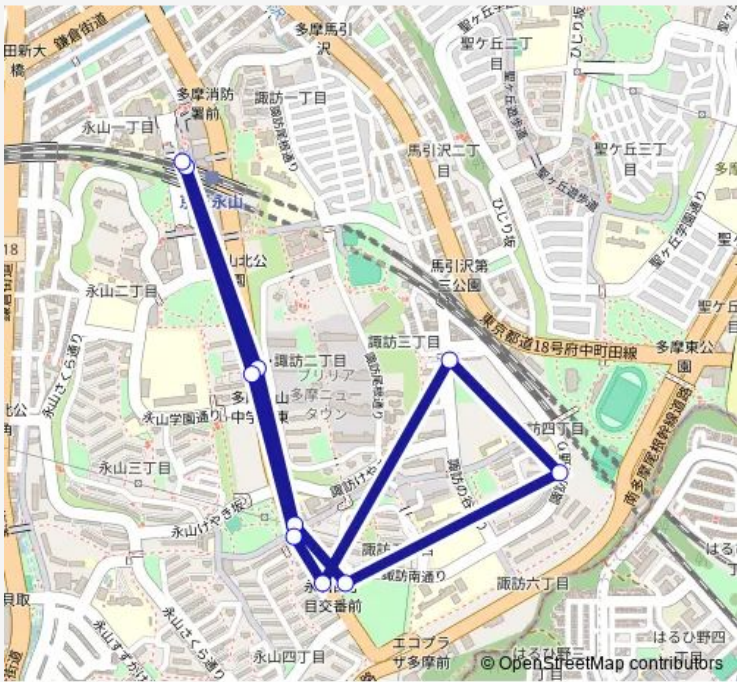

Direction
 永山駅 — 諏訪三丁目

6 stops

[Open route schedule](#)

- 永山駅
- 諏訪二丁目
- きらぼし銀行前
- 諏訪南公園
- 諏訪四丁目
- 諏訪三丁目

Route schedule
 永山駅 — 諏訪三丁目

Monday	08:06-20:54
Tuesday	19:54-20:54
Wednesday	08:06-20:54
Thursday	08:06-20:54
Friday	19:54-20:54
Saturday	08:06-20:14
Sunday	08:06-20:14

Route info

Direction: 永山駅

Stops: 6

Trip Duration: 0 hour 7 min

Direction

永山駅 — 聖蹟桜ヶ丘駅

15 stops

[Open route schedule](#)

Route info

Direction: 永山駅

Stops: 15

Trip Duration: 0 hour 29 min

Direction

永山駅 — 永山駅

10 stops

[Open route schedule](#)

Friday 06:38-20:29

Saturday 06:54-19:49

Sunday 06:54-19:49

Route info

Direction: 永山駅

Stops: 10

Trip Duration: 0 hour 14 min

永12 Bus time schedules and route maps are available in an offline PDF at busmaps.com. Use the busmaps.com website to see live bus times, train schedule or subway schedule, and step-by-step directions for all public transit in Tama