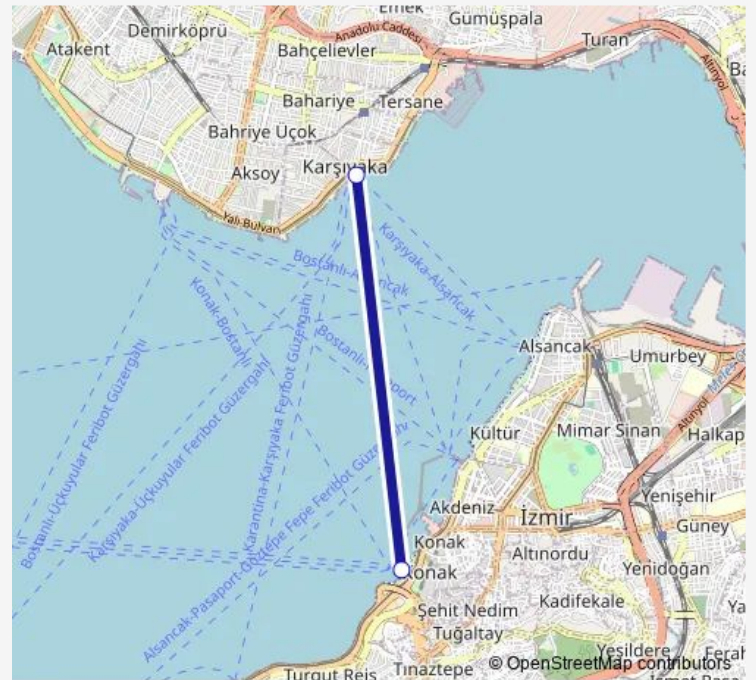

Konak İskelesi — Karşıyaka İskelesi

Monday	07:30-23:20
Tuesday	07:30-23:20
Wednesday	07:30-23:20
Thursday	07:30-23:20
Friday	07:30-23:20
Saturday	14:30-19:50
Sunday	—

Route info

Direction: Konak İskelesi

Stops: 2

Trip Duration: 0 hour 15 min

■ Karşıyaka - Konak - Karşıyaka

BusMaps

Direction

Karşıyaka İskelesi — Konak İskelesi

2 stops

[Open route schedule](#)

Route info

Direction: Karşıyaka İskelesi

Stops: 2

Trip Duration: 0 hour 15 min

Direction

Karşıyaka İskelesi — Konak İskelesi

2 stops

[Open route schedule](#)