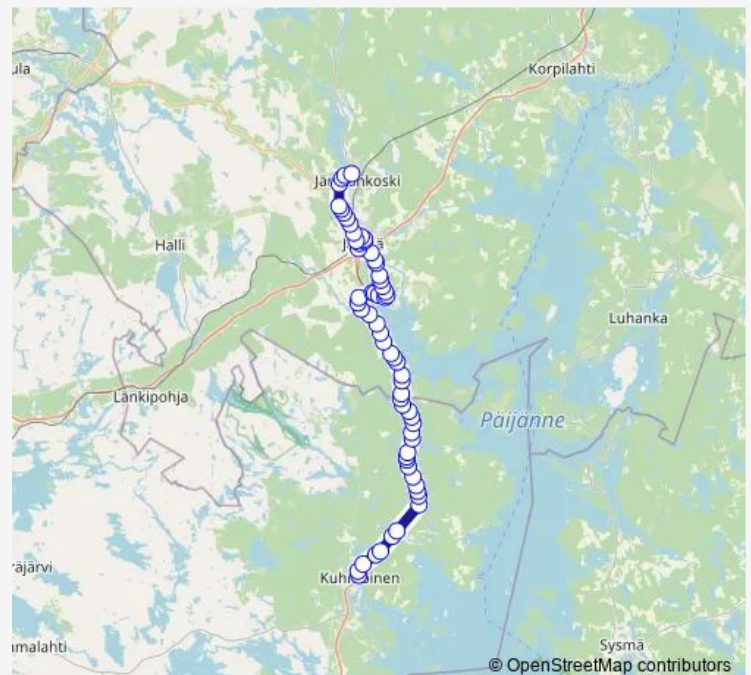

Thursday 06:45

Friday 06:45

Saturday —

Sunday —

Route info

Direction: Kuhmoinen

Stops: 64

Trip Duration: 1 hour 0 min