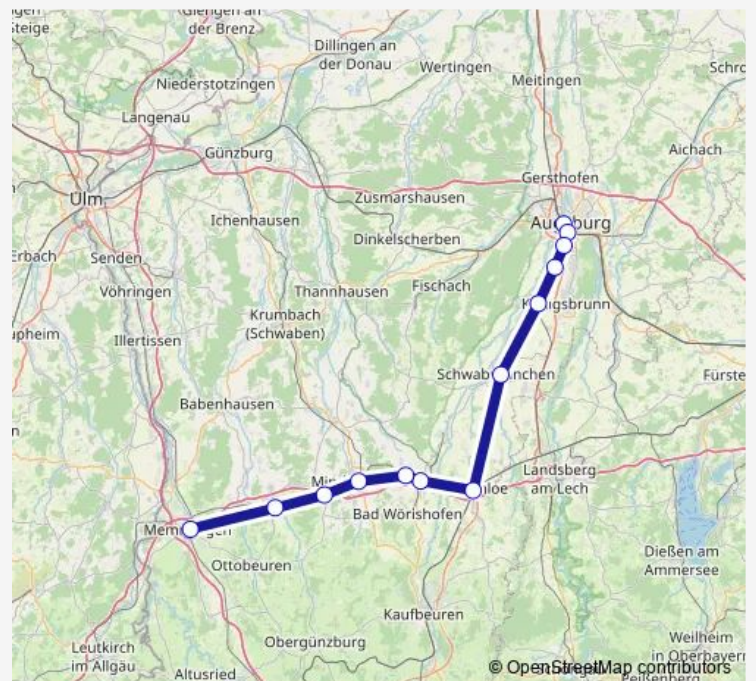

Regional Rail Service RE71

[Go to website](#)

Direction

Augsburg Hbf — Memmingen

13 stops

[Open route schedule](#)

Augsburg Hbf

Augsburg Morellstraße

Thursday 21:33

Friday 21:33

Saturday 05:32-21:33

Sunday 05:32-21:33

Route info

Direction: Augsburg Hbf

Stops: 13

Route Duration: 1 hour 17 min

RE71

BusMaps

Direction

Augsburg Hbf — Memmingen

13 stops

[Open route schedule](#)

Augsburg Hbf

Augsburg Morellstraße

Augsburg Messe

Inningen

Bobingen

Schwabmünchen

Buchloe

Türkheim(Bay)Bahnhof

Rammingen (Bay)

Mindelheim