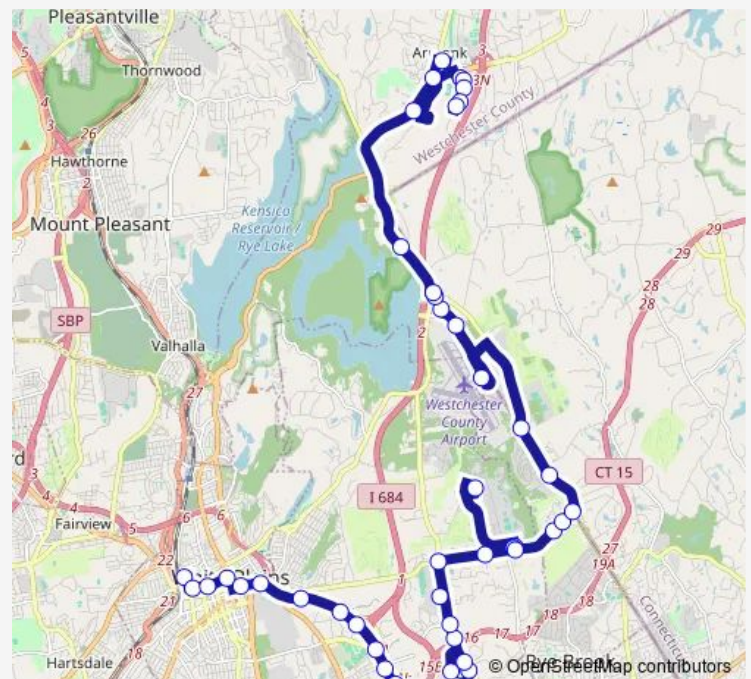

Anderson Hill RD @ Arrowwood

Anderson Hill RD @ Blind Brook Cc

Anderson Hill RD @ King St

4,5,6 Reckson Executive Park

1,2,3 Reckson Executive Park

King ST @ Reckson Executive Park

King ST @ Lincoln Ave

Westchester County Airport Terminal

Westchester Airport @ Loop Rd

### Route schedule

White Plains BUS Terminal Lane B — Bedford RD @ North Castle Townhall

Monday 07:15

Tuesday 07:15

Wednesday 07:15

Thursday 07:15

Friday 07:15

Saturday —

### Route info

Direction: White Plains BUS Terminal Lane B

Stops: 33

Trip Duration: 0 hour 45 min

0012 — 12 - Armonk-White Plains

20 NEW King ST @ Safe Flight

10 NEW King St

4 NEW King St