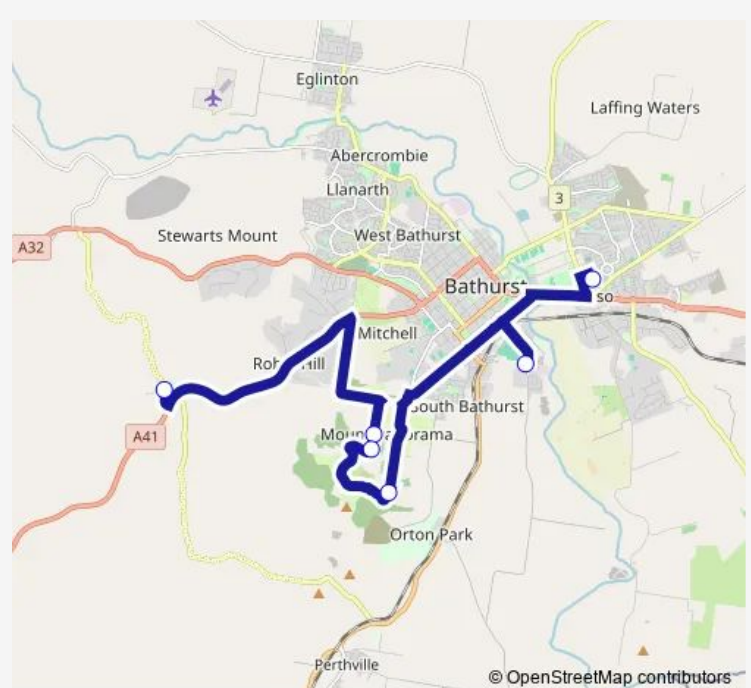

### Route schedule

Evans Plains Rd At Stewart St — Mackillop College

Monday	08:01
Tuesday	08:01
Wednesday	08:01
Thursday	08:01
Friday	08:01
Saturday	—
Sunday	—

### Route info

Direction: Evans Plains Rd At Stewart St

Stops: 6

Trip Duration: 0 hour 39 min

**Direction**

Mackillop College — Evans Plains Rd At Stewart St

6 stops

[Open route schedule](#)

## Route schedule

Mackillop College — Evans Plains Rd At Stewart St

Monday	15:20
Tuesday	15:20
Wednesday	15:20
Thursday	15:20
Friday	15:20
Saturday	—
Sunday	—

## Route info

Direction: Mackillop College

Stops: 6

Trip Duration: 0 hour 48 min

S783 School Bus time schedules and route maps are available in an offline PDF at [busmaps.com](https://busmaps.com). Use the [busmaps.com](https://busmaps.com) website to see live bus times, train schedule or subway schedule, and step-by-step directions for all public transit in Bathurst