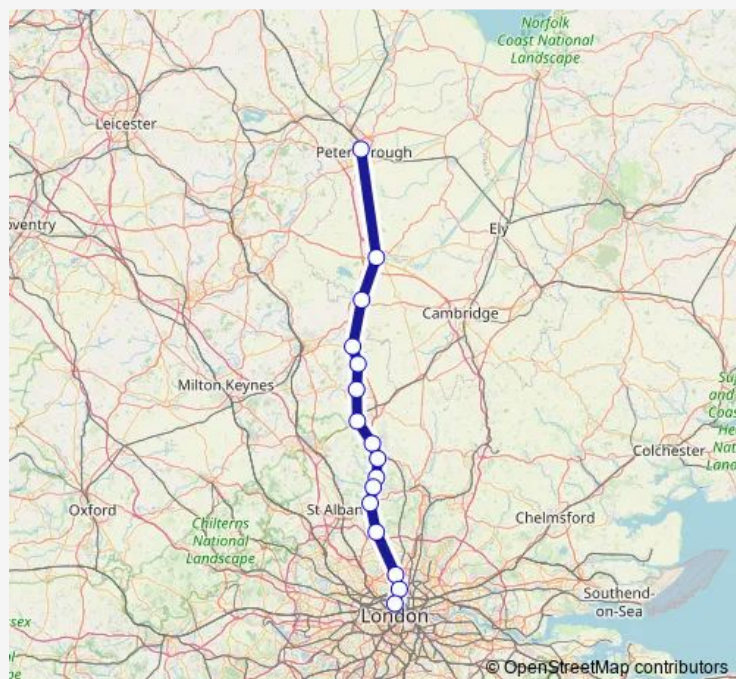

Welwyn Garden City

Hatfield (Herts)

Potters Bar

Alexandra Palace

Finsbury Park

London Kings Cross

Route schedule

Peterborough — London Kings Cross

Monday 03:37-23:20

Tuesday 03:24-23:20

Wednesday 03:24-23:20

Thursday 03:24-23:20

Friday 22:24-23:20

Saturday 03:24-23:20

Sunday 05:45-22:45

Route info

Direction: Peterborough

Stops: 16

Trip Duration: 1 hour 37 min

■ TI:Pbo->Kgx — TL train service from PBO to Kgx

Direction

Peterborough — London Kings Cross

13 stops

[Open route schedule](#)

Tuesday 03:24-23:20

Wednesday 03:24-23:20

Thursday 03:24-23:20

Friday 03:24

Saturday —

Sunday —

Route info

Direction: Peterborough