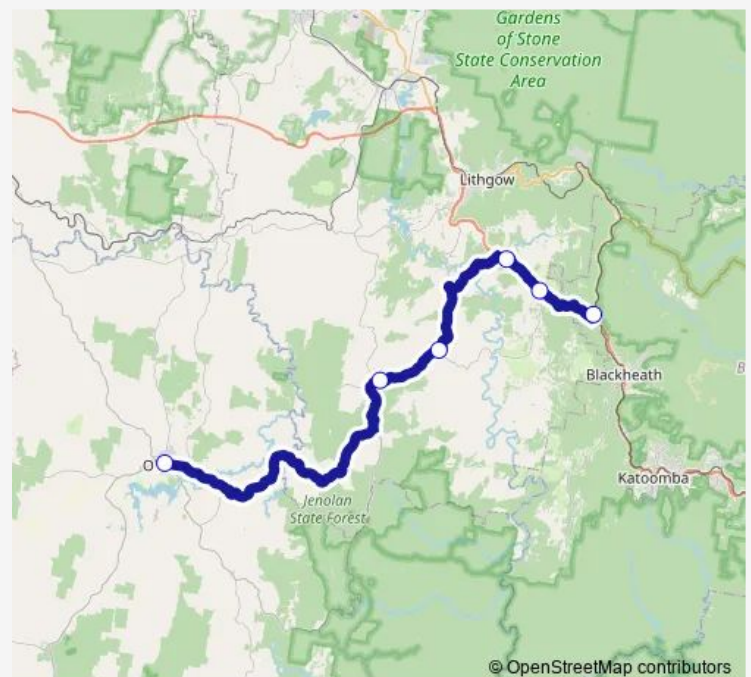

Regional Coach Service 557 Mount Victoria to Oberon

[Go to website](#)

Direction

undefined — undefined

0 stops

[Open route schedule](#)

Route schedule

undefined — undefined

Monday	—
Tuesday	—
Wednesday	—
Thursday	—
Friday	—
Saturday	—
Sunday	16:50

Route info

Direction:

Stops: 0

Trip Duration: — min