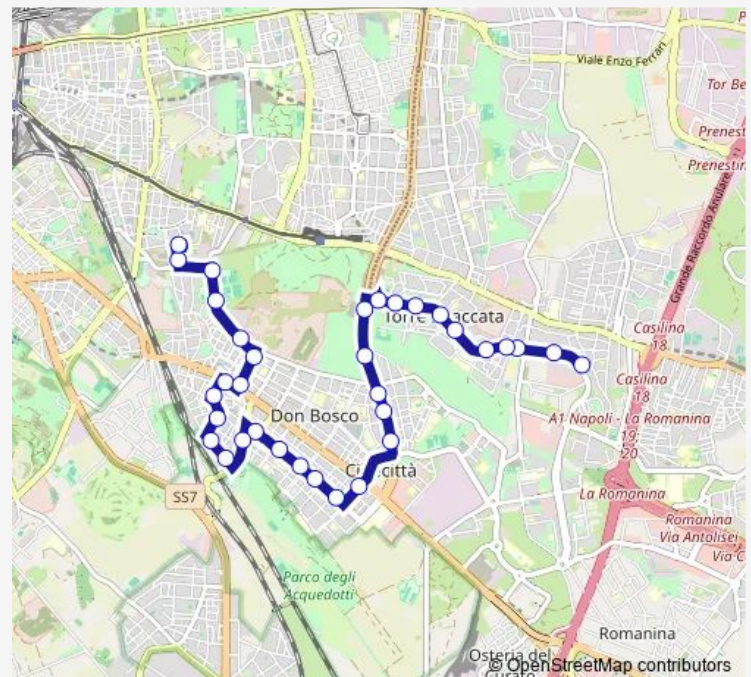

Spartaco/Giulio Agricola

Spartaco/Valerio Publicola

Spartaco/Lucio Sestio

Route schedule

Torre Maura — P.Za Cardinali

Monday	04:50-00:05 ⁺¹
Tuesday	04:50-00:05 ⁺¹
Wednesday	04:50-00:05 ⁺¹
Thursday	04:50-00:05 ⁺¹
Friday	04:50-00:05 ⁺¹
Saturday	05:21-00:05 ⁺¹
Sunday	06:10-00:05 ⁺¹

Route info

Direction: Torre Maura

Stops: 34

Trip Duration: 0 hour 39 min

557

BusMaps

Quadraro

Selinunte/Lucio Sestio

Route info

Direction: P.Za Cardinali

Stops: 38

Trip Duration: 0 hour 44 min

Togliatti/Artioli

Romanisti/Togliatti

Romanisti/Partini

Romanisti/Rutilio