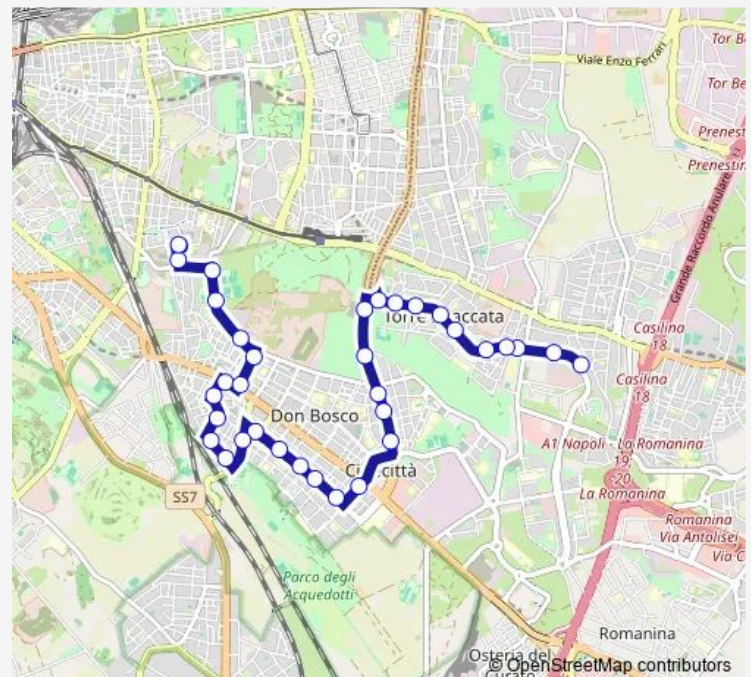

Spartaco/Giulio Agricola

Spartaco/Valerio Publicola

Spartaco/Lucio Sestio

Route schedule

Torre Maura — P.Za Cardinali

Monday	04:50-00:05 ⁺¹
Tuesday	04:50-00:05 ⁺¹
Wednesday	04:50-00:05 ⁺¹
Thursday	04:50-00:05 ⁺¹
Friday	04:50-00:05 ⁺¹
Saturday	05:21-00:05 ⁺¹
Sunday	06:10-00:05 ⁺¹

Route info

Direction: Torre Maura

Stops: 34

Trip Duration: 0 hour 31 min

557

BusMaps

Quadraro

Selinunte/Lucio Sestio

Route info

Direction: P.Za Cardinali

Stops: 38

Trip Duration: 0 hour 40 min

TOGLIATTI/ARTIOLI

Romanisti/Togliatti

Romanisti/Partini

Romanisti/Rutilio