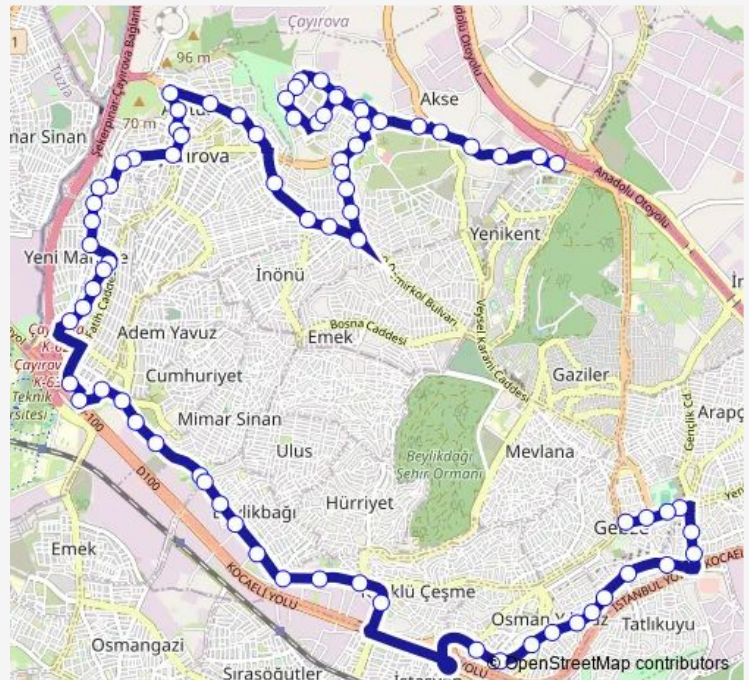

Yeni Mah. Postane 2

Route schedule

Bülbül Caddesi 1 — SSK Müdürlüğü Depolama Alanı 1

Monday 07:15-22:30

Tuesday 07:15-22:30

Wednesday 07:15-22:30

Thursday 07:15-22:30

Friday 07:15-22:30

Saturday 07:15-22:30

Sunday 07:20-22:30

Route info

Direction: Bülbül Caddesi 1

Stops: 62

Trip Duration: 0 hour 38 min

557 — Çağdaşkent-Gebze(ALT 2)

BusMaps