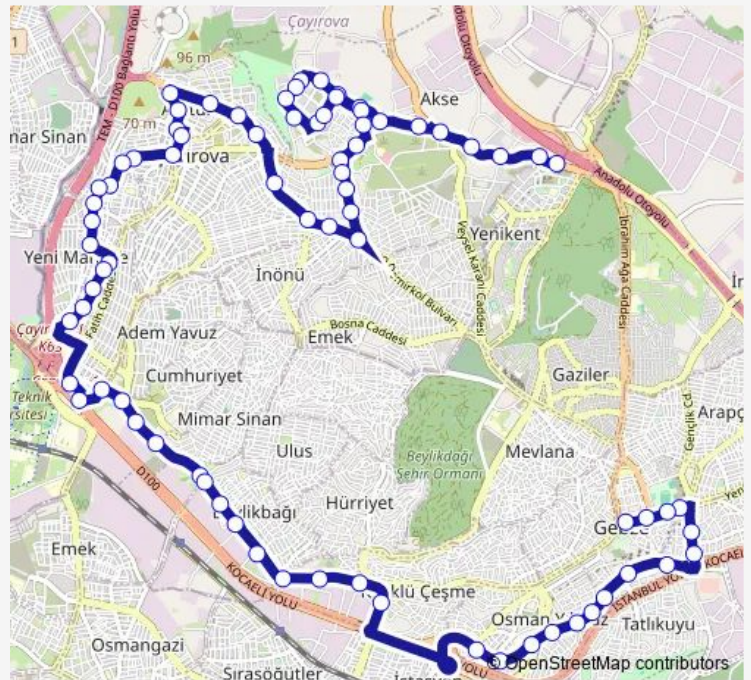

Saturday 07:15-22:30

Sunday 07:20-22:30

Route info

Direction: Bülbül Caddesi 1

Stops: 62

Trip Duration: 0 hour 38 min

557 — Çağdaşkent-Gebze(ALT 2)

BusMaps