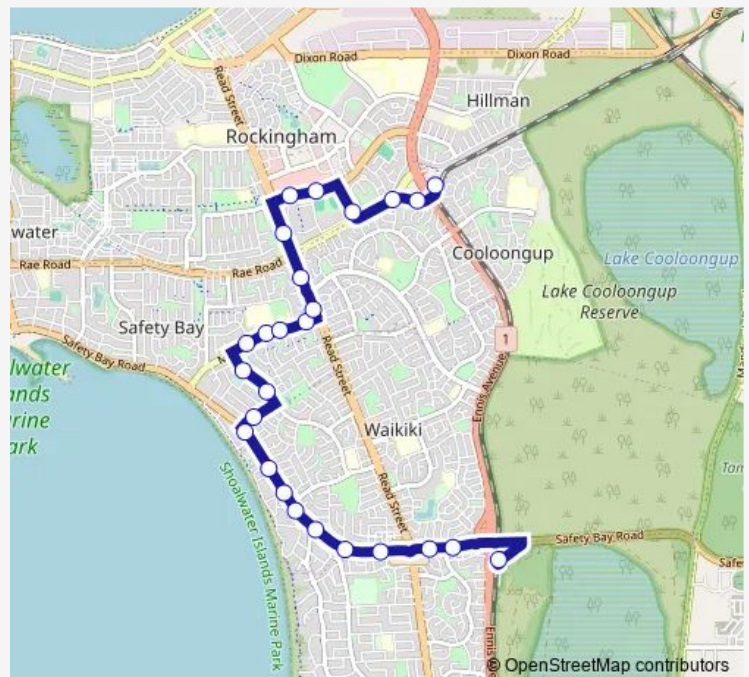

### Direction

Warnbro Stn Stand 6 — Rockingham Stn Stand 12

26 stops

[Open route schedule](#)

- Warnbro Stn Stand 6
- Safety Bay Rd Before The Avenue
- Safety Bay Rd After The Avenue
- Safety Bay Rd After Palm Dr
- Safety Bay Rd Before Hokin St
- Safety Bay Rd Before Fendam St
- Safety Bay Rd Before David Rd
- Safety Bay Rd Before Michael Rd
- Safety Bay Rd After Julia St
- Safety Bay Rd Before Vista Pl
- Seahaven St After Edgewater Rd
- Charthouse Rd Before Leisure Wy
- Charthouse Rd Before Coral Rd
- Malibu Rd After Bahama Pl
- Malibu Rd After Trade Winds Dr
- Malibu Rd Before Trinidad St
- Malibu Rd After Antigua St
- Read St After Malibu Rd
- Read St After Willmott Dr
- Read St After Rae Rd
- Council Av After Read St

### Route info

Direction: Warnbro Stn Stand 6

Stops: 26

Trip Duration: 0 hour 19 min

Council Av Before Kitson St

Kitson St Before Rae Rd

Rockingham Busway Before Genie Ct

Rockingham Busway Rockingham Stn Car Park

Malibu Rd Before Bayshore Pl

Charthouse Rd After Coral Rd

Charthouse Rd Before Bermuda Rd

Seahaven St Before Edgewater Rd

Safety Bay Rd Before View Rd

Safety Bay Rd Before Francis St

Safety Bay Rd After Raymond Pl

## Route info

Direction: Rockingham Stn Stand 5

Stops: 25

Trip Duration: 0 hour 18 min