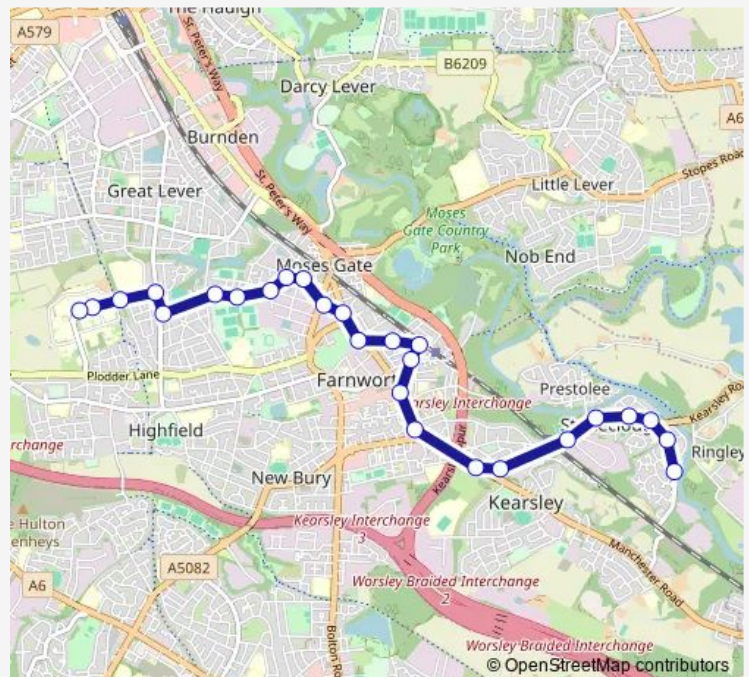

Thursday 09:34-13:34

Friday 09:34-13:34

Saturday —

Sunday —

Route info

Direction: Kearsley Hall Road

Stops: 26

Trip Duration: 0 hour 26 min

557 — Royal Bolton Hospital - Ringley Fold

Lobelia Avenue

Minerva Road

Mount St Joseph School

Kinlay Road

Royal Bolton Hospital

Direction

Royal Bolton Hospital — Kearsley Hall Road

26 stops

[Open route schedule](#)

Royal Bolton Hospital

Kinlay Road

Mount St Joseph School

Greenland Road

Lobelia Avenue

Clifton Street

Thursday 10:05-13:05

Friday 10:05-13:05

Saturday —

Sunday —

Route info

Direction: Royal Bolton Hospital

Stops: 26

Trip Duration: 0 hour 25 min