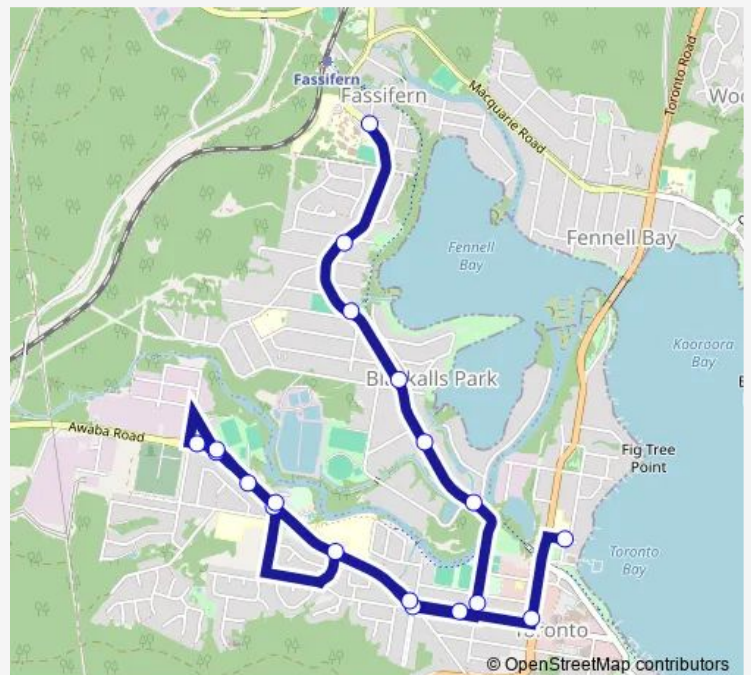

Fassifern Rd After Reynolds St

South Pde At Fassifern Rd

South Pde Opp Faucett St

Railway Pde Opp Adam St

Railway Pde At Lake St

Cook St Before The Boulevarde

Awaba Rd At Jindalee St

Awaba Rd Opp Woodale St

Awaba Rd Opp Bridge St

Awaba Rd Opp Sunderland Rd

Awaba Rd After High St

Awaba Rd At Sunderland Rd

Awaba Rd At Woodale St

Toronto High School, Awaba Rd

Awaba Rd Opp Milford St

The Boulevarde Before Cook St

Cary St At The Boulevarde

Toronto Public School, Bay St

Route schedule

Fassifern Rd Opp Charlton Christian College — Toronto Public School, Bay St

Monday	08:33
Tuesday	08:33
Wednesday	08:33
Thursday	08:33
Friday	08:33
Saturday	—
Sunday	—

Route info

Direction: Fassifern Rd Opp Charlton Christian College

Stops: 19

Trip Duration: 0 hour 22 min

6462 — Fassifern to Toronto Ps

6462 School Bus time schedules and route maps are available in an offline PDF at [busmaps.com](https://busmaps.com). Use the [busmaps.com](https://busmaps.com) website to see live bus times, train schedule or subway schedule, and step-by-step directions for all public transit in Teralba