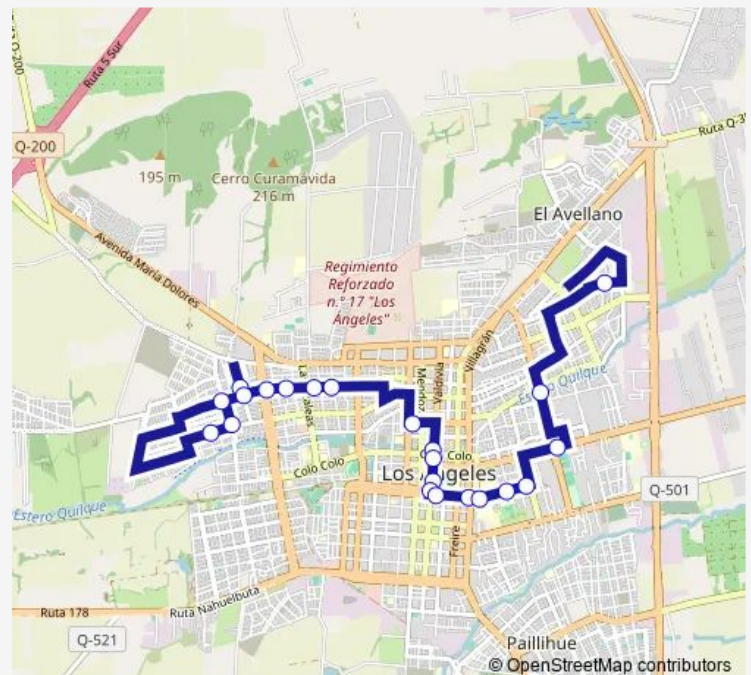

Valdivia / Lautaro

Valdivia / Ricardo Vicuna

Valdivia / Avenida Ricardo Vicuna Sur

Ricardo Vicuna / Bernado O Higgins

Ricardo Vicuna / Los Carrera

Ricardo Vicuna / Mario Barrauto

Ricardo Vicuna / Francisco de Aguirre

Thursday 07:45-19:39

Friday 07:45-19:39

Saturday 07:45-19:39

Sunday 07:45-19:39

Route info

Direction: Laguna del Laja / Lago Chungara

Stops: 22

Trip Duration: 0 hour 33 min

C20_I — Chiprodal Bolson

C20_I Bus time schedules and route maps are available in an offline PDF at busmaps.com. Use the busmaps.com website to see live bus times, train schedule or subway schedule, and step-by-step directions for all public transit in Los Angeles