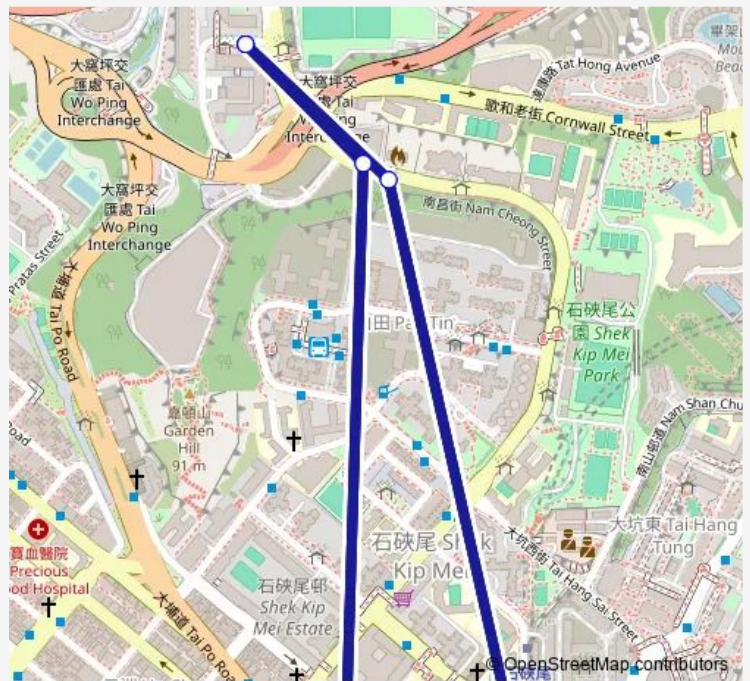

Bus 30B Chak ON Estate - Shek KIP MEI Station (Circular)

[Go to website](#)

Direction
 Chak ON Road, Outside LAI Chak House, Chak ON Estate
 — Chak ON Road, Outside LAI Chak House, Chak ON Estate

6 stops

[Open route schedule](#)

- Chak ON Road, Outside LAI Chak House, Chak ON Estate
- NAM CHEONG STREET, OUTSIDE PUBLIC HEALTH LABORATORY CENTRE
- NAM CHEONG STREET, OUTSIDE PUBLIC HEALTH LABORATORY CENTRE
- WOH Chai Street, Outside Ming YIN College
- NAM Cheong Street, Opposite Shek KIP MEI Fire Station
- Chak ON Road, Outside LAI Chak House, Chak ON Estate

Route schedule

Chak ON Road, Outside LAI Chak House, Chak ON Estate
 — Chak ON Road, Outside LAI Chak House, Chak ON Estate

Monday	06:30-21:48
Tuesday	06:30-21:48
Wednesday	06:30-21:48
Thursday	06:30-21:48
Friday	06:30-21:48
Saturday	06:30-21:48
Sunday	06:30-21:48

Route info

Direction: Chak ON Road, Outside LAI Chak House, Chak ON Estate

Stops: 6

Trip Duration: 0 hour 9 min

■ 30B — Chak ON Estate - Shek KIP MEI Station (Circular) **BusMaps**

30B Bus time schedules and route maps are available in an offline PDF at busmaps.com. Use the busmaps.com website to see live bus times, train schedule or subway schedule, and step-by-step directions for all public transit in Sham Shui Po