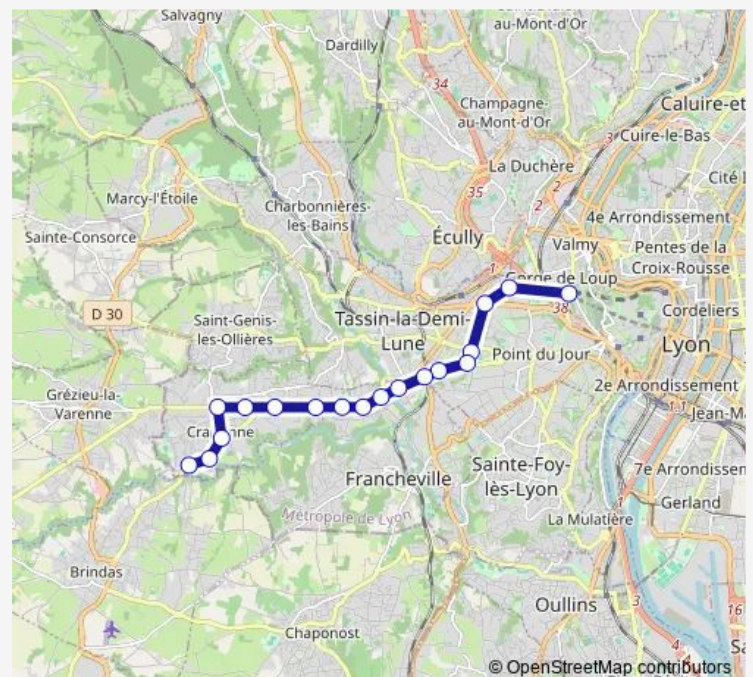

### Route schedule

Gorge de Loup — Gymnase E.Catalon

Monday 06:15-20:20

Tuesday —

Wednesday —

Thursday 05:46-20:45

Friday —

Saturday —

### Route info

Direction: Gorge de Loup

Stops: 23

Trip Duration: 0 hour 31 min

■ C24 — Gorge de Loup -> Craponne Val d'Yzeron

Evellier

Gymnase E.Catalon

## Direction

Gorge de Loup — Craponne Val d'Yzeron

18 stops

[Open route schedule](#)

Gorge de Loup

Montribloud

Eglise Demi-Lune

Ménival Sainte Anne