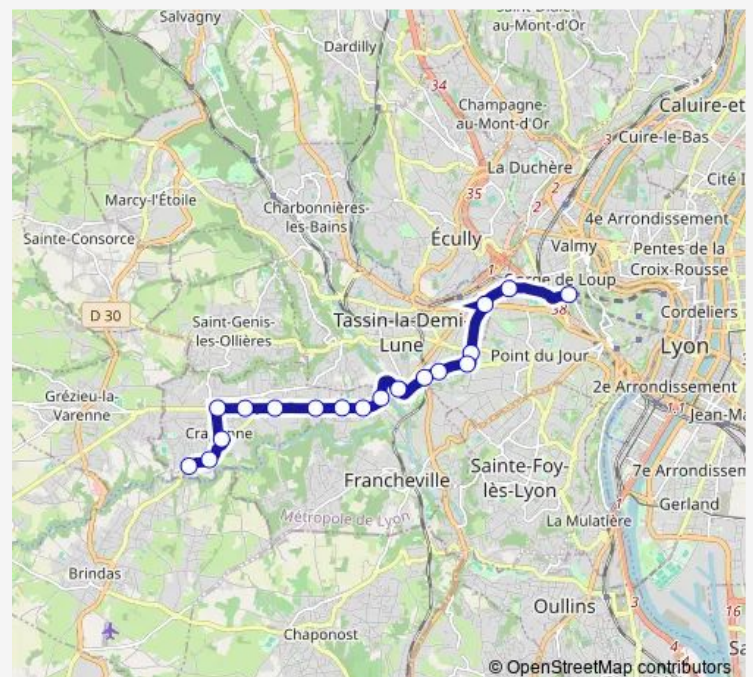

### Direction

Gymnase E. Catalon — Gorge de Loup

23 stops

[Open route schedule](#)

- Gymnase E. Catalon
- Evellier
- Grézieu la Varenne
- Quatre Chemins
- Martoret
- Voyageurs
- Tupinier
- Craponne Dumont
- Craponne Centre
- Craponne Martin
- La Tourette
- Patelière - Millaud
- Hôpital Antoine Charial
- Francheville Bel Air
- Chemin de la Poterie
- Rond Point d'Alai
- Aquavert
- Alai - La Raude
- Les Battières
- Ménival Sainte Anne
- Eglise Demi-Lune

### Route schedule

Gymnase E. Catalon — Gorge de Loup

Monday	05:00-23:45
Tuesday	05:00-23:45
Wednesday	05:00-23:45
Thursday	05:00-23:45
Friday	05:00-23:45
Saturday	05:00-23:45
Sunday	06:25-23:45

### Route info

Direction: Gymnase E. Catalon

Stops: 23

Trip Duration: 0 hour 35 min

■ C24 — Gorge de Loup -> Craponne Val d'Yzeron

Montribloud

Gorge de Loup

## Route schedule

Gorge de Loup — Gymnase E. Catalon

Monday	05:45-00:25 <sup>+1</sup>
Tuesday	05:45-00:25 <sup>+1</sup>
Wednesday	05:45-00:25 <sup>+1</sup>
Thursday	05:45-00:25 <sup>+1</sup>
Friday	05:45-00:25 <sup>+1</sup>
Saturday	05:45-00:25 <sup>+1</sup>
Sunday	06:25-00:25 <sup>+1</sup>