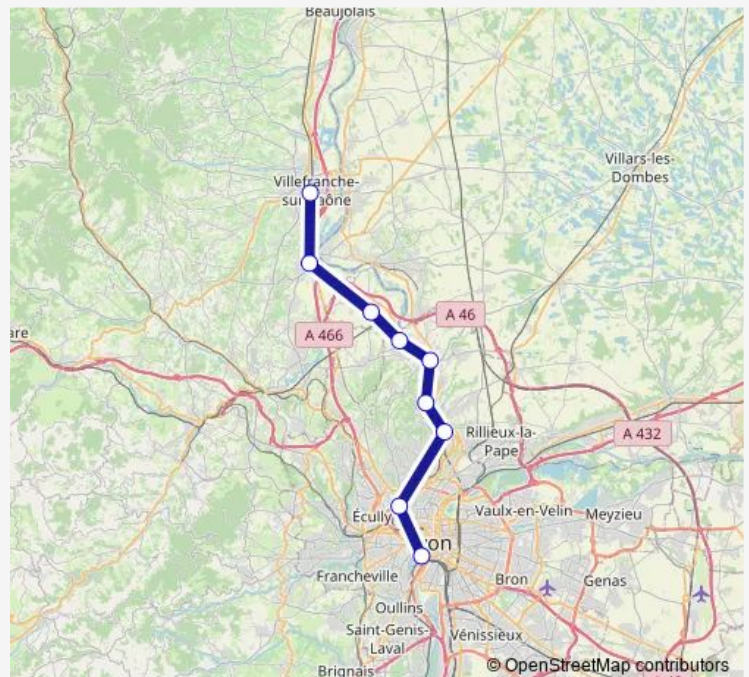

Bus C24

[Go to website](#)

Direction

Villefranche-sur-Saône — Lyon Perrache

9 stops

[Open route schedule](#)

Villefranche-sur-Saône

Anse

Villefranche-sur-Saône — Lyon Perrache

Monday —

Tuesday —

Wednesday —

Thursday —

Friday —

Saturday 09:32-15:32

Sunday —

Route info

Direction: Villefranche-sur-Saône

Stops: 9

Trip Duration: 1 hour 10 min

■ C24

Direction

Lyon Perrache — Villefranche-sur-Saône

9 stops

Sunday

—

Route info

Direction: Lyon Perrache

Stops: 9

Trip Duration: 1 hour 10 min

Direction

undefined — undefined