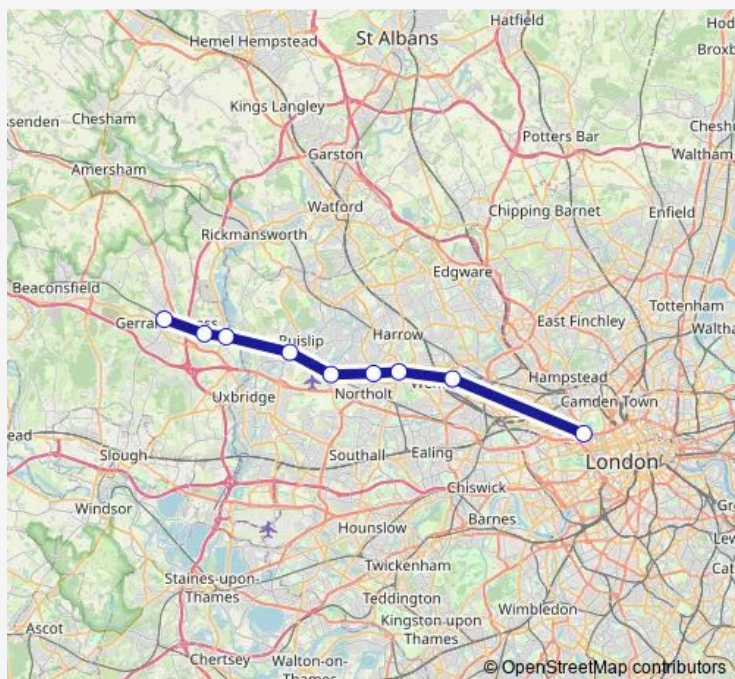

Rail Ch:Myb->Ger CH train service from MYB to Ger

[Go to website](#)

Direction

London Marylebone — Gerrards Cross

9 stops

[Open route schedule](#)

London Marylebone

Wembley Stadium

Sudbury Hill Harrow

Northolt Park

South Ruislip

West Ruislip

Denham

Denham Golf Club

Gerrards Cross

Route schedule

London Marylebone — Gerrards Cross

Monday 07:51-20:44

Tuesday 07:51-20:44

Wednesday 07:51-20:44

Thursday 07:51-20:44

Friday 07:51-20:44

Saturday —

Sunday —

Route info

Direction: London Marylebone

Stops: 9

Trip Duration: 0 hour 37 min

■ Ch:Myb->Ger — CH train service from MYB to Ger

Direction

London Marylebone — Gerrards Cross

8 stops