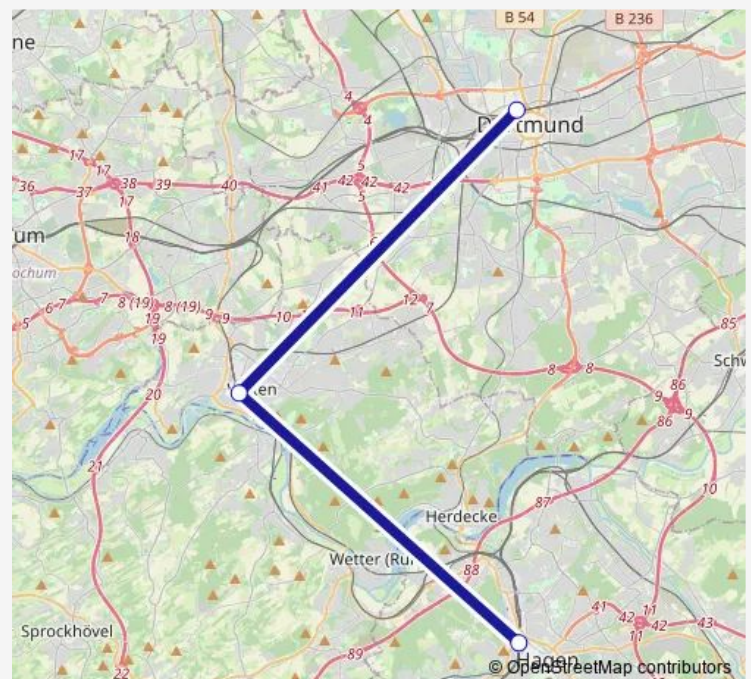

### Direction

Witten Hbf — Iserl., Letmathe Bf

2 stops

[Open route schedule](#)

Witten Hbf

Iserl., Letmathe Bf

### Route schedule

Witten Hbf — Iserl., Letmathe Bf

Monday 05:46-21:46

Tuesday 05:46

Wednesday —

Thursday —

Friday 21:46

Saturday 05:46-21:46

### Route info

Direction: Witten Hbf

Stops: 2

Trip Duration: 0 hour 40 min

RE34

**Direction**

undefined — undefined

0 stops