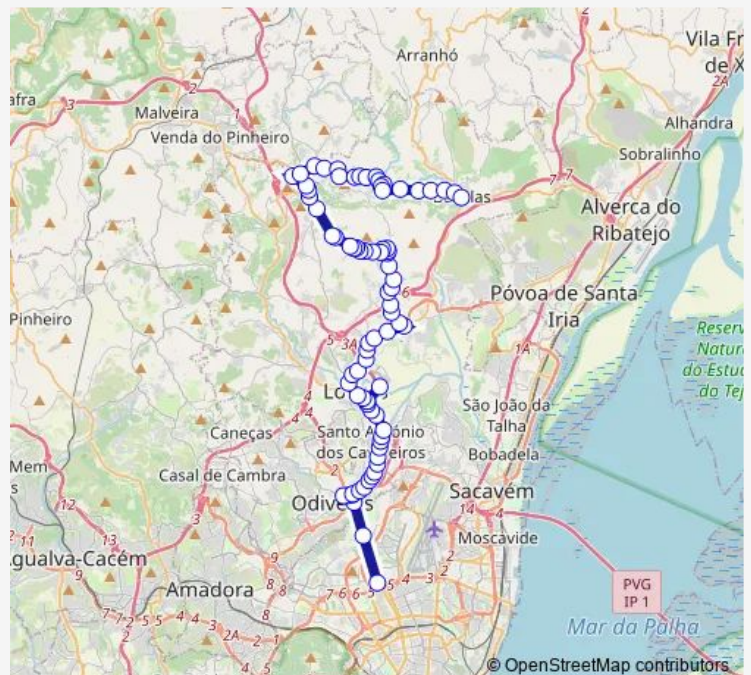

### Route schedule

Lisboa (Campo Grande) — Bucelas

Monday —

Tuesday —

Wednesday —

Thursday —

Friday —

Saturday 13:10-20:30

### Route info

Direction: Lisboa (Campo Grande)

Stops: 79

Trip Duration: 1 hour 12 min

■ 335c - Lisboa (Campo Grande) - Bucelas

BusMaps

Loures (R Alfredo Duarte Pinto) Bombas

Loureshopping (Rotunda)