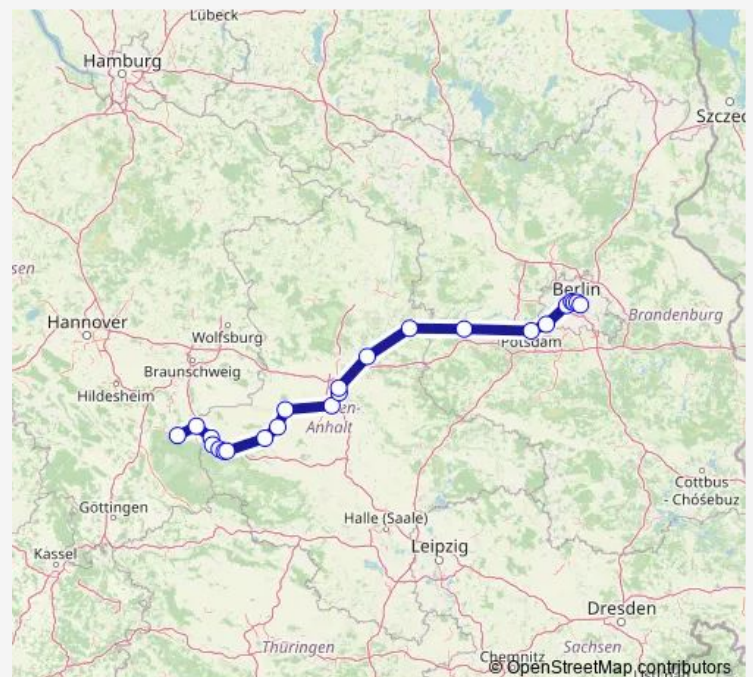

Neinstedt

Quedlinburg

Ditfurt

Wegeleben

Halberstadt Hbf

Nienhagen(Halberst)

Oschersleben(Bode)

Osterweddingen

Berlin Hbf

Berlin Friedrichstraße

Berlin Alexanderplatz

Route schedule

Thale Hbf — Berlin Ostbahnhof

Monday —

Tuesday —

Wednesday —

Thursday —

Friday 17:16

Saturday 17:16

Sunday 17:16

Route info

Direction: Thale Hbf

Stops: 22

Trip Duration: 3 hour 44 min

■ HBX

BusMaps

Direction

Goslar — Berlin Ostbahnhof

23 stops

[Open route schedule](#)

Goslar

Vienenburg