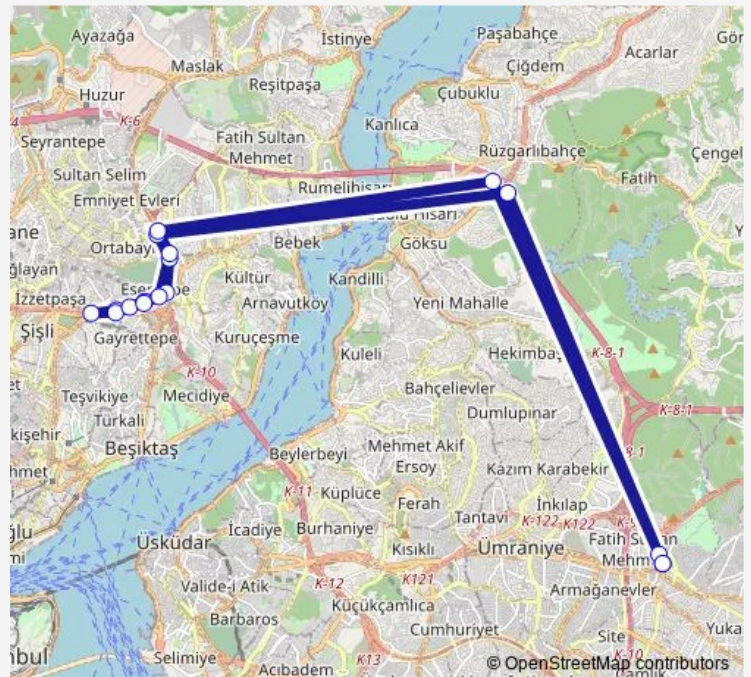

Tuesday 05:40-14:49

Wednesday 05:40-14:49

Thursday 05:40-14:49

Friday 05:40-14:49

Saturday 05:40-14:40

Sunday 05:40-18:50

**Route info**

Direction: TEPEÜSTÜ

Stops: 17

Trip Duration: 1 hour 41 min

122C — Mecidiyeköy Viyadük - Tepeüstü

BusMaps

**Direction**

MECİDİYEKÖY VİYADÜK — TEPEÜSTÜ

10 stops

[Open route schedule](#)

## Route info

Direction: MECİDİYEKÖY VİYADÜK

Stops: 10

Trip Duration: 0 hour 49 min

**Direction**

TEPEÜSTÜ — TEPEÜSTÜ

16 stops

[Open route schedule](#)

## Route info

Direction: TEPEÜSTÜ

Stops: 16

Trip Duration: 1 hour 41 min

**Direction**

TEPEÜSTÜ — MECİDİYEKÖY VİYADÜK

8 stops

[Open route schedule](#)