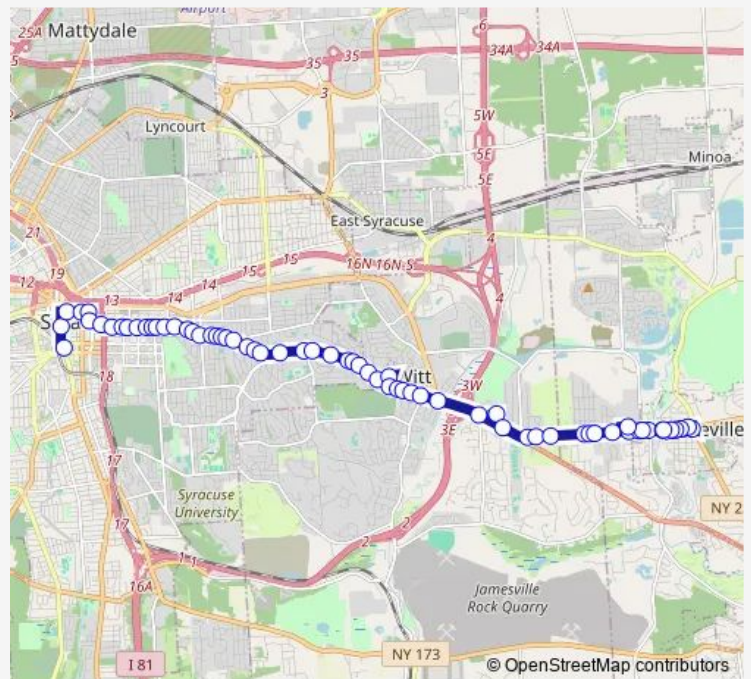

[Go to website](#)

Direction
 Towne Center Park-N-Ride — A2
 52 stops
[Open route schedule](#)

- Towne Center Park-N-Ride
- E Genesee St & Fayette Dr
- E Genesee St & Hunt Dr
- E Genesee St & Homewood Dr
- E Genesee St & McLennan Dr
- E Genesee St & Washington Blvd
- E Genesee St & Cleveland Blvd
- E Genesee St & Marvelle Rd
- E Genesee St & Lynacres Blvd
- E Genesee St & Lyndon Rd
- E Genesee St & Ely Dr
- E Genesee St & Edwards Dr
- Dewitt Wegmans Park n Ride
- E Genesee St & Kittell Rd
- Erie Blvd E & E Genesee St
- E Genesee St & Jamesville Rd
- E Genesee St & Orvilton Dr
- E Genesee St & Paddock Dr
- E Genesee St & Terrace Dr
- E Genesee St & The Jewish Home
- E Genesee St & Arbor Ln

Route schedule

Towne Center Park-N-Ride — A2

Monday	12:20-19:00
Tuesday	12:20-19:00
Wednesday	12:20-19:00
Thursday	12:20-19:00
Friday	12:20-19:00
Saturday	12:20-19:00
Sunday	12:20-19:00

Route info

Direction: Towne Center Park-N-Ride
 Stops: 52
 Trip Duration: 0 hour 35 min