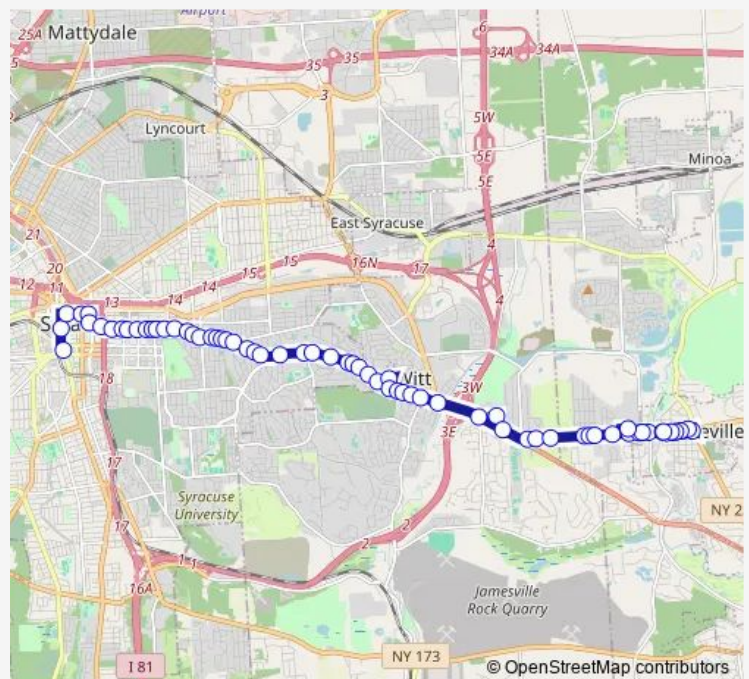

Route schedule

B10 — Limestone Commons

Monday 05:20-17:20

Tuesday 05:20-17:20

Wednesday 05:20-17:20

Thursday 05:20-17:20

Friday 05:20-17:20

Saturday —

Sunday —

Route info

Direction: B10

Stops: 87

Trip Duration: 0 hour 55 min

Sy 62 — Manlius

E Genesee St & Westmoreland Ave

E Genesee St & Cumberland Ave