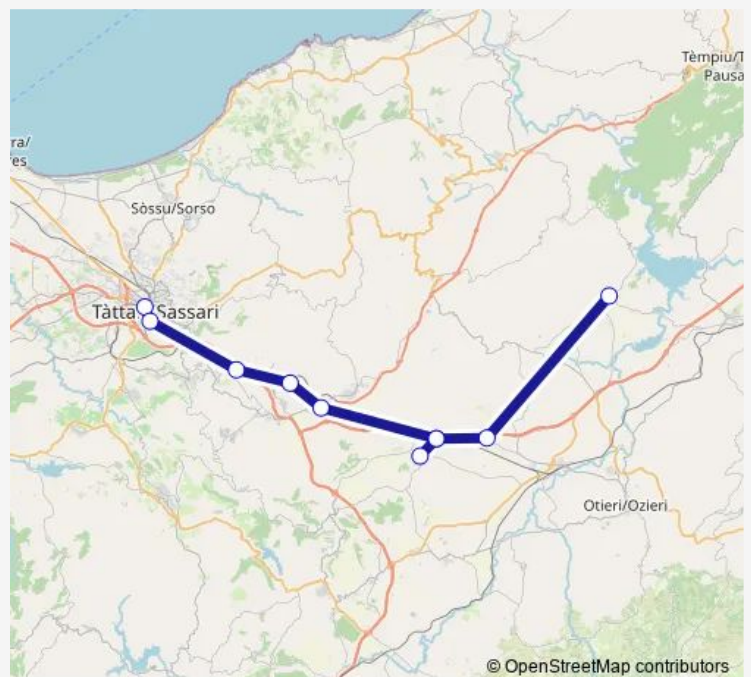

Thursday 05:30-18:30

Friday 05:30-18:30

Saturday 05:30-18:30

Sunday —

**Route info**

Direction: Fermata di Sassari VIA Padre Zirano

Stops: 10

Trip Duration: 1 hour 10 min

1802 — Sassari-Tula

## Route schedule

Fermata di Tula Municipio — Fermata di Sassari VIA Padre Zirano

Monday 06:45-19:45

Tuesday 06:45-19:45

Wednesday 06:45-19:45

Thursday 06:45-19:45

Friday 06:45-19:45

Saturday 06:45-19:45

## Route info

Direction: Fermata di Tula Municipio

Stops: 10

Trip Duration: 1 hour 10 min

1802 Bus time schedules and route maps are available in an offline PDF at busmaps.com. Use the busmaps.com website to see live bus times, train schedule or subway schedule, and step-by-step directions for all public transit in Ardara