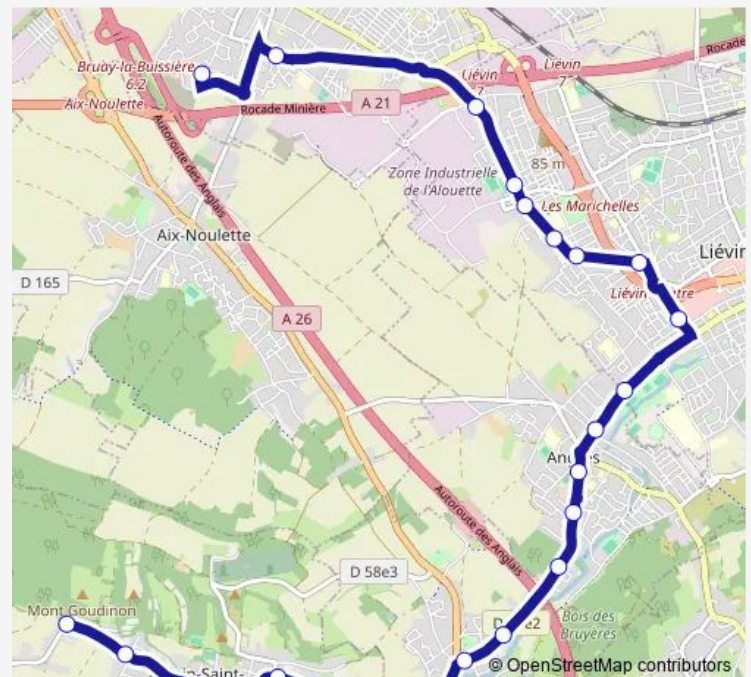

Boutzeur

Route schedule

Lycée L.Lagrange — Boutzeur

Monday	17:40
Tuesday	17:40
Wednesday	12:40
Thursday	17:40
Friday	17:40
Saturday	—
Sunday	—

Route info

Direction: Lycée L.Lagrange

Stops: 21

Trip Duration: 0 hour 34 min

Direction

Boutzeur — Lycée L.Lagrange

21 stops

[Open route schedule](#)

Boutzeur

Namur

Mairie

Vieille Eglise