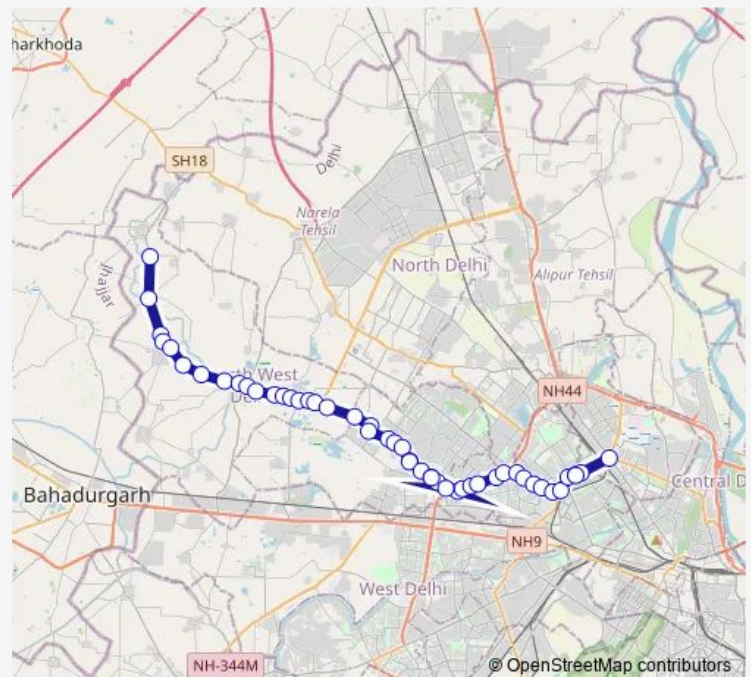

### Route schedule

Jat Khor Crossing — Azadpur Terminal

Monday 11:10-20:20

Tuesday 11:10-20:20

Wednesday 11:10-20:20

Thursday 11:10-20:20

Friday 11:10-20:20

Saturday 11:10-20:20

### Route info

Direction: Jat Khor Crossing

Stops: 48

Trip Duration: 1 hour 59 min

114extdown

BusMaps

Poothkalan

Pooth Kalan