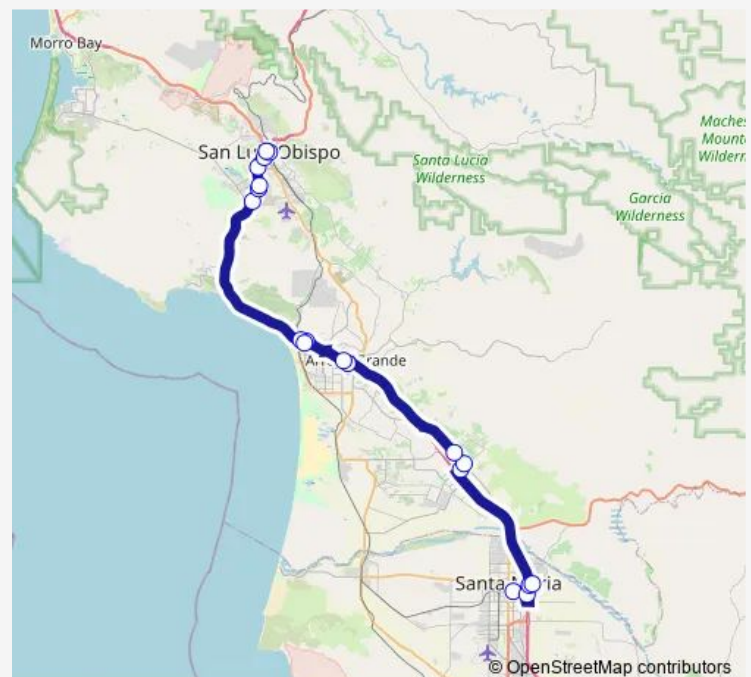

Higuera & Suburban

Higuera & Prado

D M V

Higuera & South

Marsh & Broad

Santa Rosa & Higuera

Government Center

Route schedule

Santa Maria Transit Center — Government Center

Monday 06:14-19:14

Tuesday 06:14-19:14

Wednesday 06:14-19:14

Thursday 06:14-19:14

Friday 06:14-19:14

Saturday 07:14-18:14

Sunday 08:14-16:14

Route info

Direction: Santa Maria Transit Center

Stops: 19

Trip Duration: 1 hour 14 min

10n Bus time schedules and route maps are available in an offline PDF at busmaps.com. Use the busmaps.com website to see live bus times, train schedule or subway schedule, and step-by-step directions for all public transit in San Luis Obispo