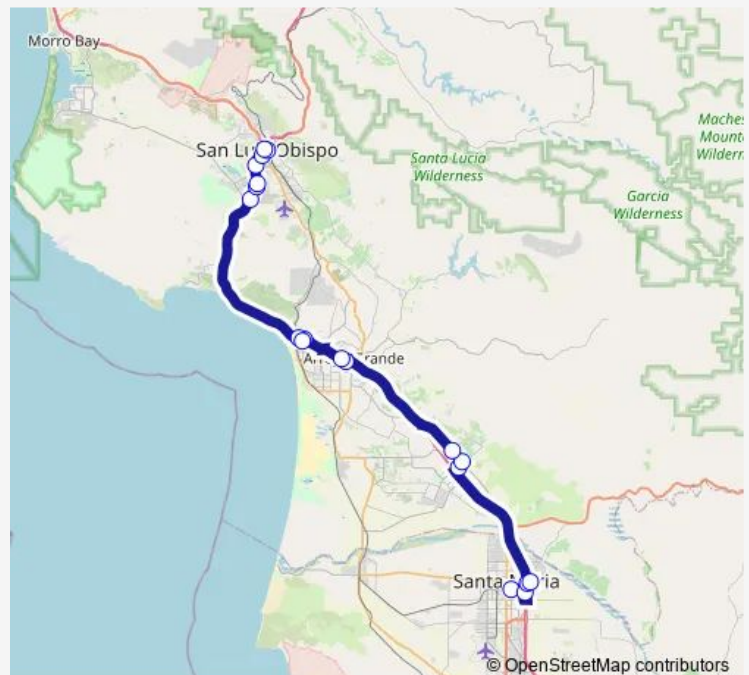

Government Center

Route schedule

Santa Maria Transit Center — Government Center

Monday 06:14-19:14

Tuesday 06:14-19:14

Wednesday 06:14-19:14

Thursday 06:14-19:14

Friday 06:14-19:14

Saturday 07:14-18:14

Sunday 08:14-16:14

Route info

Direction: Santa Maria Transit Center

Stops: 19

Trip Duration: 1 hour 14 min

10N — RTA - Santa Maria / San Luis Obispo

10N Bus time schedules and route maps are available in an offline PDF at busmaps.com. Use the busmaps.com website to see live bus times, train schedule or subway schedule, and step-by-step directions for all public transit in San Luis Obispo