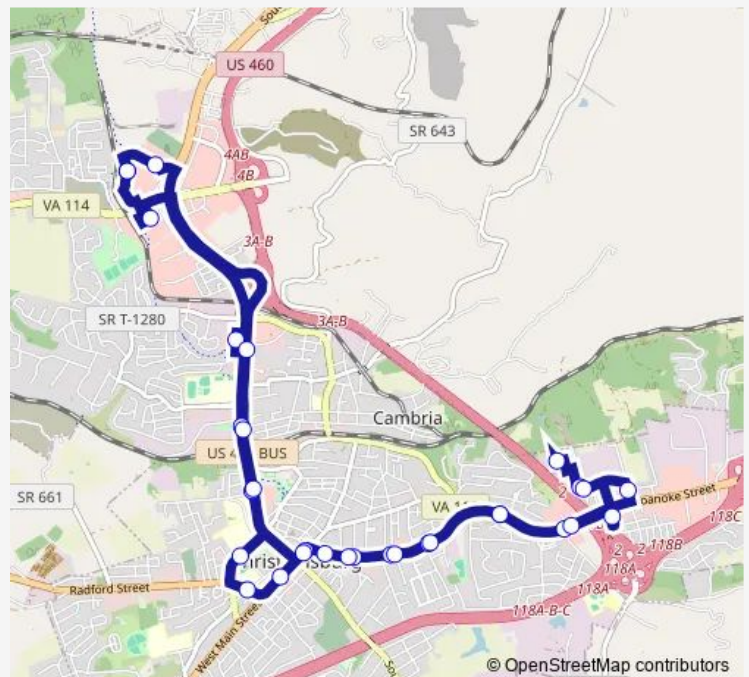

[Go to website](#)

Direction
 New River Valley Mall — New River Valley Mall
 31 stops
[Open route schedule](#)

- New River Valley Mall
- Shoppers Way Ebnd
- Recreation Center
- North Franklin/Church Sbnd
- North Franklin/Wades Sbnd
- Montgomery County Courthouse
- Roanoke/First Ebnd
- Roanoke/Evans Ebnd
- Roanoke/Roberts Ebnd
- Montgomery County Govt Center
- Roanoke/Hungate Ebnd
- Roanoke/Falling Branch Ebnd
- Exit 118 Park and Ride
- Simmons/Hammes Nbnd
- Electric Way/Fisher St Wbnd
- Simpson Rd/Village Ln Wbnd
- Electric Way/Fisher St Ebnd
- Roanoke/Falling Branch Wbnd
- Roanoke/Hungate Wbnd
- Roanoke/East Wbnd
- Roanoke/Craig Wbnd

Route schedule

New River Valley Mall — New River Valley Mall

| | |
|-----------|-------------|
| Monday | 07:00-17:40 |
| Tuesday | 07:00-17:40 |
| Wednesday | 07:00-17:40 |
| Thursday | 07:00-17:40 |
| Friday | 07:00-17:40 |
| Saturday | — |
| Sunday | — |

Route info

Direction: New River Valley Mall

Stops: 31

Trip Duration: 1 hour 0 min

Gld — Explorer Gold

Roanoke/Evans Wbnd

Christiansburg Town Hall

Main/Hickock Wbnd

Radford/College Wbnd

Depot/Sheltman Ebnd

North Franklin/Wades Nbnd

North Franklin/Church Nbnd

North Franklin/Cambria Nbnd

Walmart

New River Valley Mall

Old Bus time schedules and route maps are available in an offline PDF at busmaps.com. Use the busmaps.com website to see live bus times, train schedule or subway schedule, and step-by-step directions for all public transit in Christiansburg