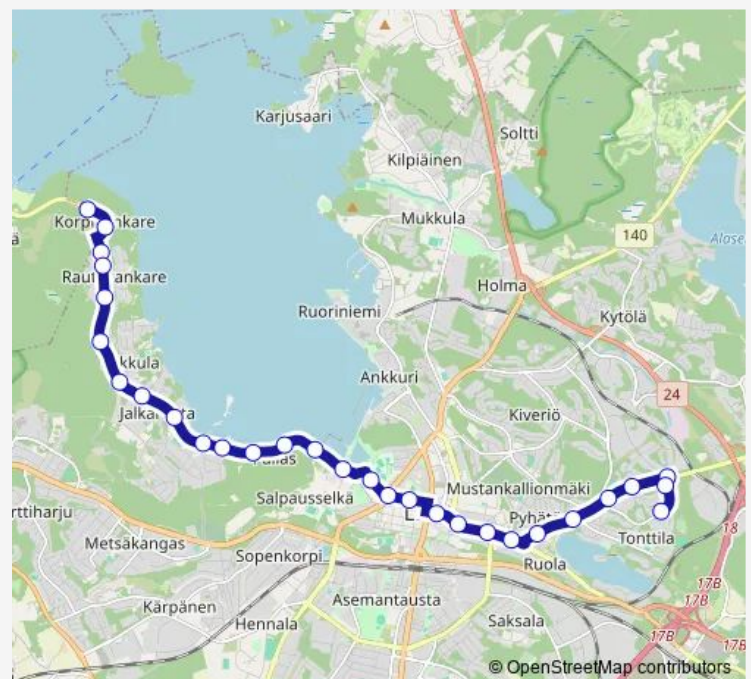

Saturday 07:30-22:30

Sunday 06:45-07:45

Route info

Direction: Korpikankare

Stops: 29

Trip Duration: 0 hour 30 min

8k — Korpikankare - Kauppatori - Tonttila

Harjula