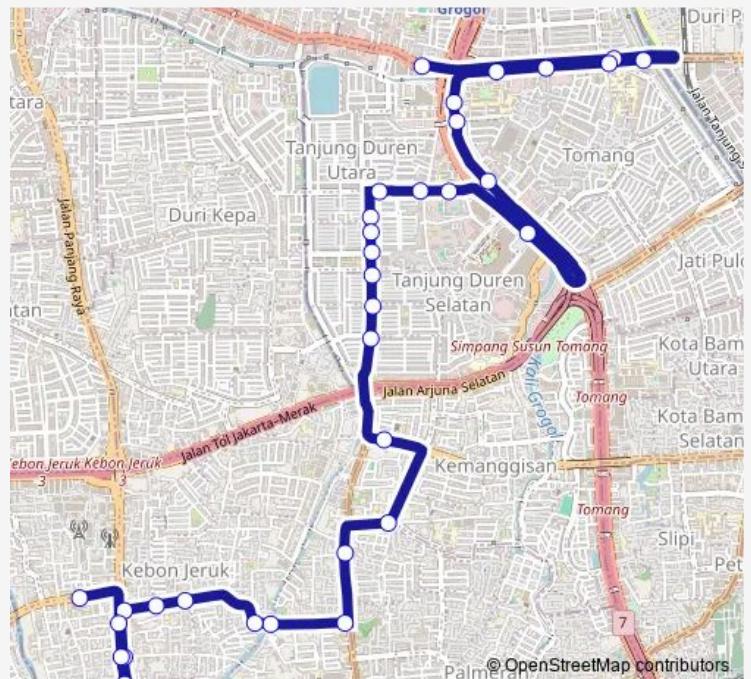

Bus 8k Batu Sari - Jelambar

[Go to website](#)

**Direction**

Jelambar — Lapangan Bola Meruya Ilir

33 stops

[Open route schedule](#)

- Jelambar
- RS Sumber Waras 2
- Roxy Square
- RS Sumber Waras 1
- Jln. Tj. Gedong
- Univ. Trisakti 2
- Univ. Trisakti
- Univ. Tarumanegara
- Gerbang Tol Tj. Duren
- Taman Anggrek
- Mediterrania Garden Residences
- Jln. Tj. Duren Timur Raya
- Jln. Delima Raya
- Jln. Delima V
- Ps. Kopro
- Ps. Kopro 2
- Gg. Manggis XIV Tj. Duren
- Simpang Tj. Duren Timur 5
- Simpang Tj. Duren Timur 6
- Pusdiklat Pajak Jln. Sakti Iv
- Simpang Kemanggisan Ilir Raya

**Route schedule**

Jelambar — Lapangan Bola Meruya Ilir

Monday	05:00
Tuesday	05:00
Wednesday	05:00
Thursday	05:00
Friday	05:00
Saturday	05:00
Sunday	05:00

**Route info**

Direction: Jelambar

Stops: 33

Trip Duration: 1 hour 6 min

## Direction

Lapangan Bola Meruya Ilir — Jelambar

23 stops

[Open route schedule](#)

Lapangan Bola Meruya Ilir

Simpang Meruya Panjang Arteri

Kb. Jeruk 1

Suzuki Panjang Arteri

## Route info

Direction: Lapangan Bola Meruya Ilir

Stops: 23

Trip Duration: 0 hour 43 min

8k Bus time schedules and route maps are available in an offline PDF at [busmaps.com](https://busmaps.com). Use the [busmaps.com](https://busmaps.com) website to see live bus times, train schedule or subway schedule, and step-by-step directions for all public transit in Jakarta