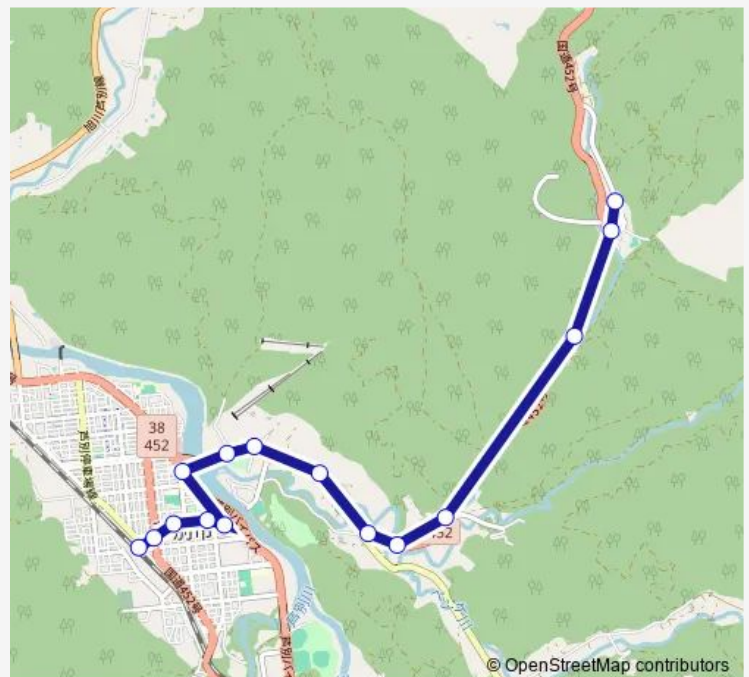

旭

中の沢

如月橋

油谷

芦別温泉

Route schedule

芦別駅前 — 芦別温泉

Monday 10:10-17:10

Tuesday 10:10-17:10

Wednesday 10:10-17:10

Thursday 10:10-17:10

Friday 10:10-17:10

Saturday 10:10-17:10

Sunday 10:10-17:10

Route info

Direction: 芦別駅前

Stops: 15

Trip Duration: 0 hour 18 min

■ 芦別温泉線

Direction

芦別温泉 — 芦別駅前

15 stops

[Open route schedule](#)

芦別温泉

Monday	10:30-17:30
Tuesday	10:30-17:30
Wednesday	10:30-17:30
Thursday	10:30-17:30
Friday	10:30-17:30
Saturday	10:30-17:30
Sunday	10:30-17:30

Route info

Direction: 芦別温泉

Stops: 15

Trip Duration: 0 hour 18 min