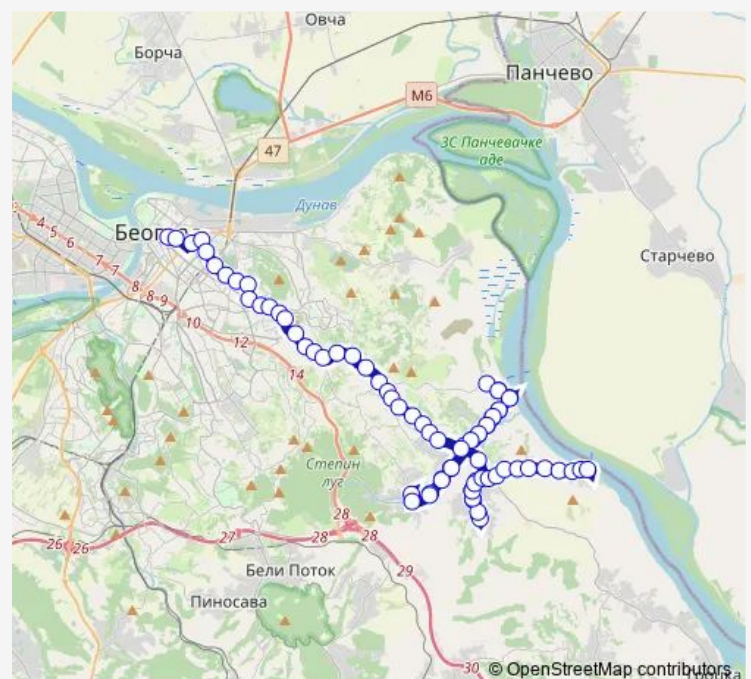

Novo Naselje

Route schedule

Trg Republike — Ritopek

Monday	25:10 ⁺¹
Tuesday	25:10 ⁺¹
Wednesday	25:10 ⁺¹
Thursday	25:10 ⁺¹
Friday	25:10 ⁺¹
Saturday	25:10 ⁺¹
Sunday	25:10 ⁺¹

Route info

Direction: Trg Republike

Stops: 77

Trip Duration: 0 hour 21 min

Put Za Kaluđericu

Put Za Institut

Filipa Kljajića

Stara Kaluđerica

Čardak

Hotel Radmilovac