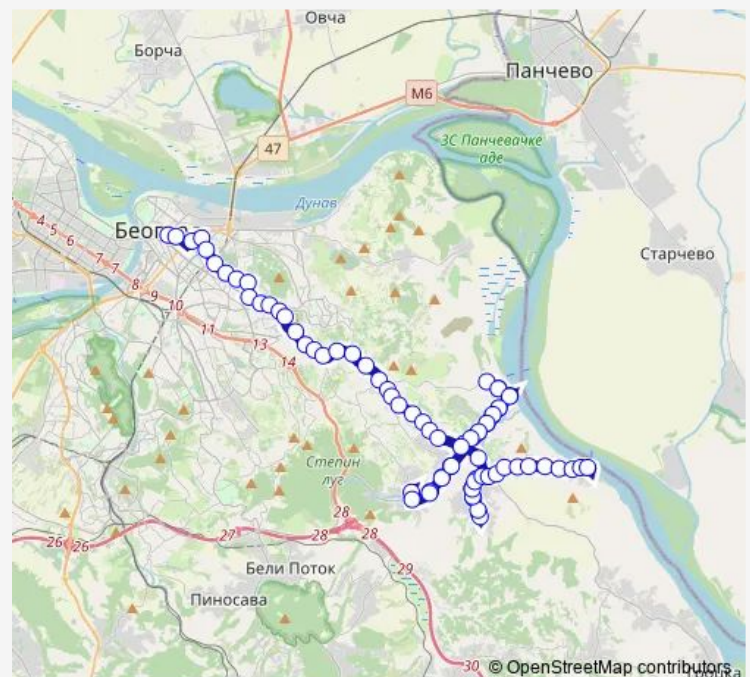

Novo Naselje

Route schedule

Trg Republike — Ritopek

Monday	25:10 ⁺¹
Tuesday	25:10 ⁺¹
Wednesday	25:10 ⁺¹
Thursday	25:10 ⁺¹
Friday	25:10 ⁺¹
Saturday	25:10 ⁺¹
Sunday	25:10 ⁺¹

Route info

Direction: Trg Republike

Stops: 77

Trip Duration: 0 hour 21 min

Put Za Kaluđericu

Put Za Institut

Filipa Kljajića

Stara Kaluđerica

Čardak

Hotel Radmilovac