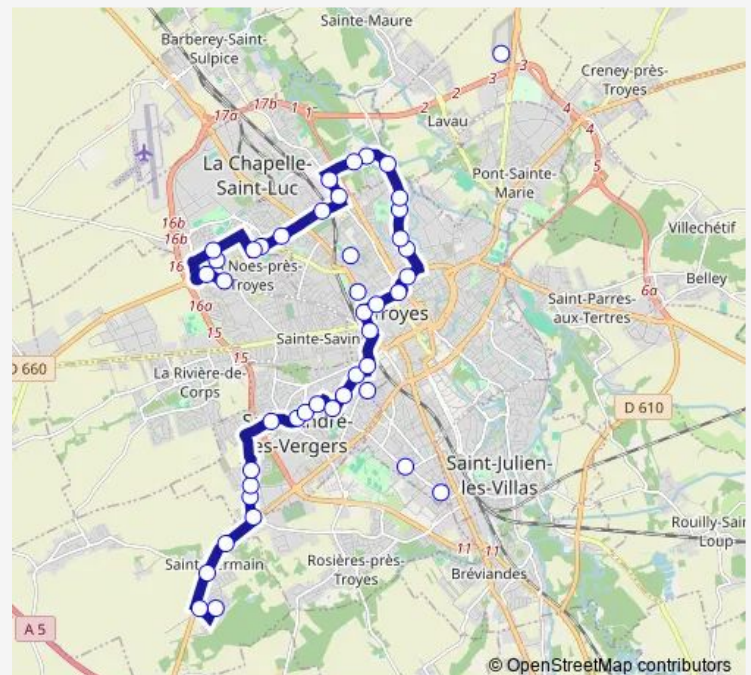

—

Sunday

09:43-19:53

Route info

Direction: ST Germain Courc.

Stops: 45

Trip Duration: 0 hour 43 min

D5 — Chantereigne - ST Germain

Champagne

Digue DE Fouchy

Parc Pierre Pitois

Fouchy

Stephenson

Hoche

Cugnot

Beausoleil

—

Saturday

—

Sunday

09:33-18:59

Route info

Direction: Chantereigne

Stops: 48