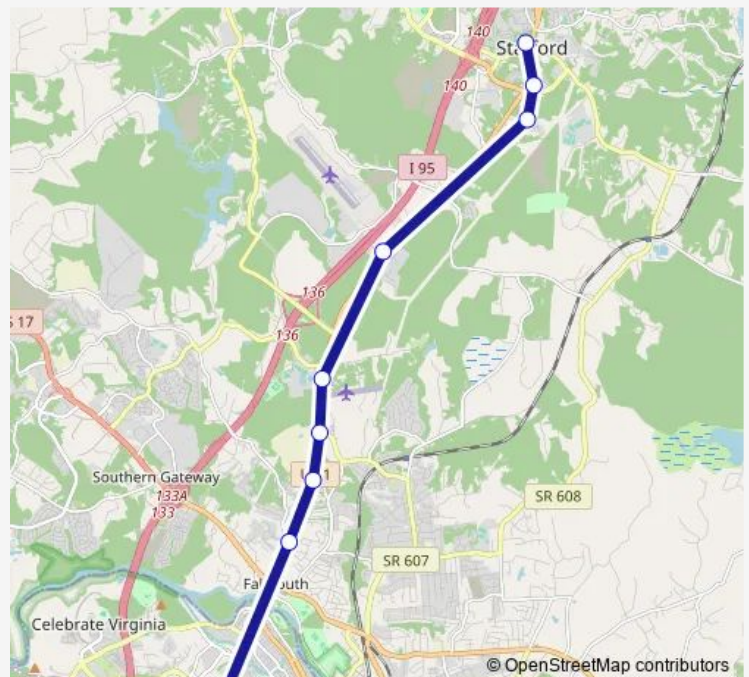

### Direction

1 - Fxbgo! Central — 511 - Stafford County Courthouse

9 stops

[Open route schedule](#)

1 - Fxbgo! Central

419 - Cambridge St. (Horse Barn & El Patio Motel)

534 - Cambridge St. / Manning Dr.

533 - Cambridge St. / Layhill Rd. (Fast-Mart)

420 - Cambridge St. (France Farm Produce and Nursery)

421 - Rte. 1 / Perchwood Drive

518 - Creek Ridge Dr. (Germanna Community College)

527 - Stafford Hospital Center

511 - Stafford County Courthouse

### Route schedule

1 - Fxbgo! Central — 511 - Stafford County Courthouse

Monday 07:00-19:00

Tuesday 07:00-19:00

Wednesday 07:00-19:00

Thursday 07:00-19:00

Friday 07:00-19:00

Saturday —

### Route info

Direction: 1 - Fxbgo! Central

Stops: 9

Trip Duration: 0 hour 29 min

**Direction**

511 - Stafford County Courthouse — 1 - Fxbgo! Central

9 stops

[Open route schedule](#)