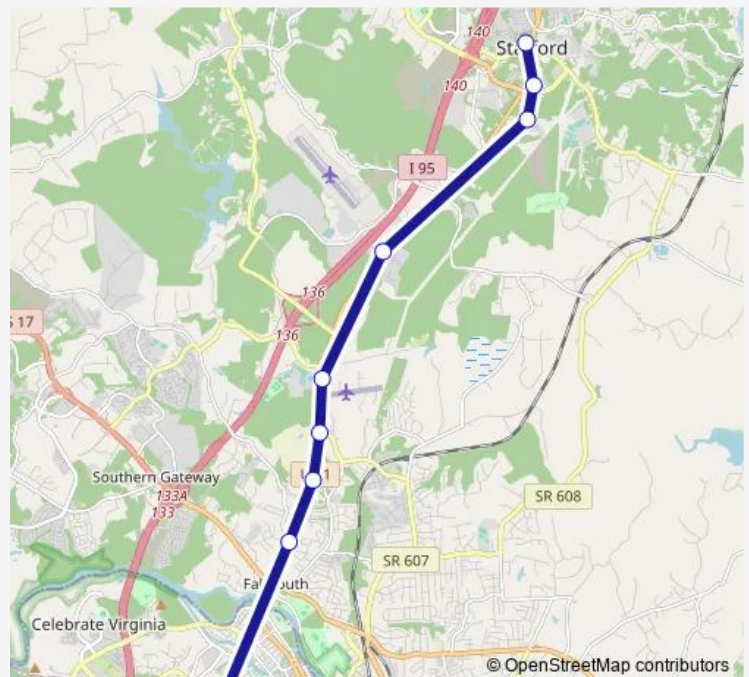

Direction

1 - Fxbgo! Central — 511 - Stafford County Courthouse

9 stops

[Open route schedule](#)

1 - Fxbgo! Central

419 - Cambridge St. (Horse Barn & El Patio Motel)

534 - Cambridge St. / Manning Dr.

533 - Cambridge St. / Layhill Rd. (Fast-Mart)

420 - Cambridge St. (France Farm Produce and Nursery)

421 - Rte. 1 / Perchwood Drive

518 - Creek Ridge Dr. (Germanna Community College)

527 - Stafford Hospital Center

511 - Stafford County Courthouse

Route schedule

Route info

Direction: 1 - Fxbgo! Central

Stops: 9

Trip Duration: 0 hour 29 min

Direction

511 - Stafford County Courthouse — 1 - Fxbgo! Central

9 stops

[Open route schedule](#)

Wednesday 07:30-19:30

Thursday 07:30-19:30

Friday 07:30-19:30

Saturday —

Sunday —

Route info

Direction: 511 - Stafford County Courthouse

Stops: 9