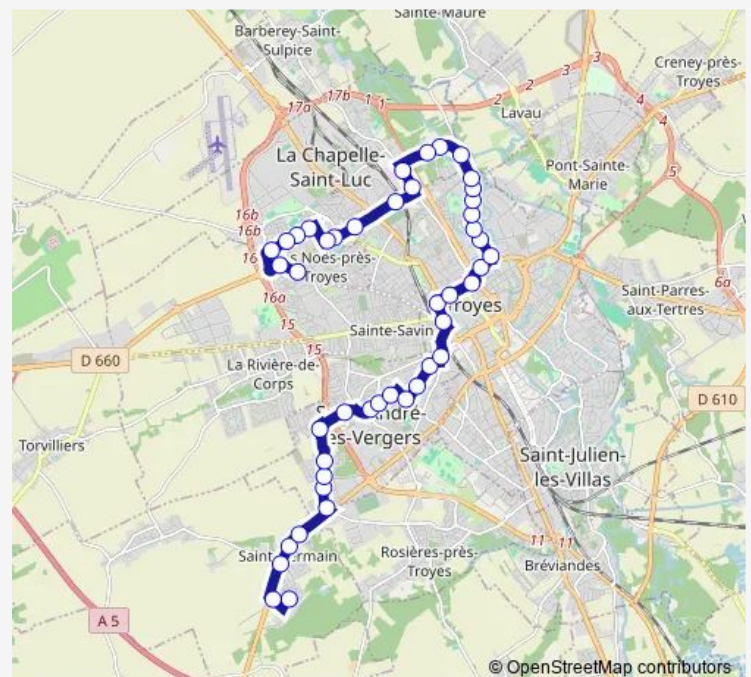

Demi Lune

Securite Sociale

Brocard

Route schedule

Chanteraigne — ST Germain Courc.

Monday —

Tuesday —

Wednesday —

Thursday —

Friday —

Saturday —

Sunday 09:33-18:59

Route info

Direction: Chanteraigne

Stops: 48

Trip Duration: 0 hour 44 min