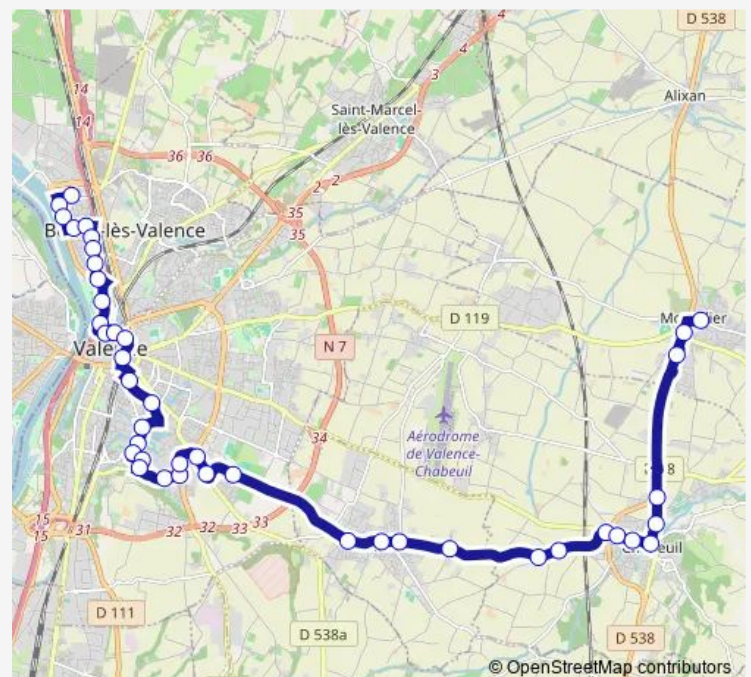

Prefecture

Turin

Valence Pole BUS Quai B

Valery

Deredon

Desmoulins

Thibert

Petite Marquise

### Route schedule

Bourg Centre Cial — Montelier Centre

Monday —

Tuesday —

Wednesday —

Thursday —

Friday —

Saturday —

### Route info

Direction: Bourg Centre Cial

Stops: 43

Trip Duration: 0 hour 54 min

D5 — Montelier Centre - Bourg Centre cial - D5

Colombier

Utrillo

Hopital Sud