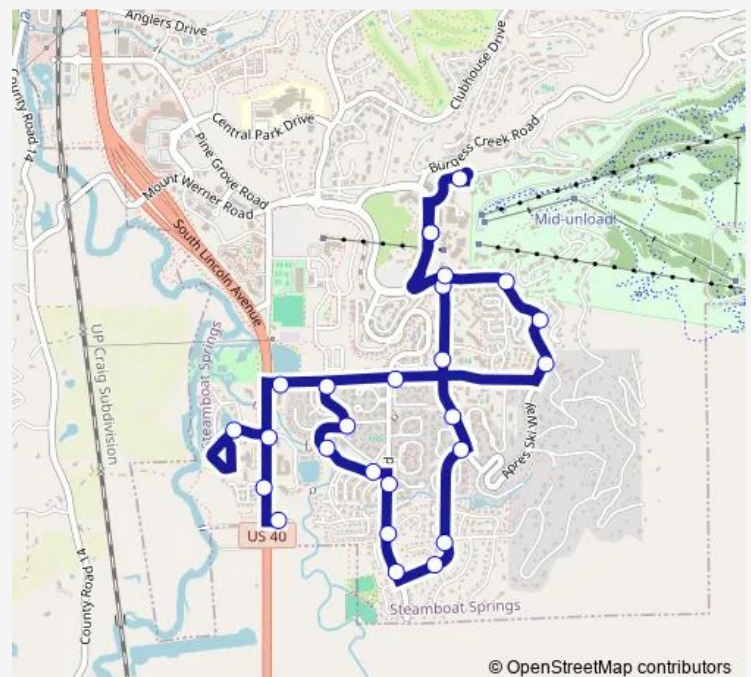

Bus Main Line to Condominiums

[Go to website](#)

Direction

Gondola Transit Center — Gondola Transit Center

26 stops

[Open route schedule](#)

Gondola Transit Center

Ski Times Square

La Quinta - Holiday Inn

Quality Inn

Shadow Run

Route schedule

Gondola Transit Center — Gondola Transit Center

Monday 05:54-07:50

Tuesday 05:54-07:50

Wednesday 05:54-07:50

Thursday 05:54-07:50

Friday 05:54-07:50

Saturday 05:54-07:50

Sunday 05:54-07:50

Route info

Direction: Gondola Transit Center

Stops: 26

Trip Duration: 0 hour 27 min

© OpenStreetMap contributors

■ Main Line to Condominiums

Herbage

Sunrise - Yampa View

Ski Trail Ln - La Casa

Dulany - Snowflower

Gondola Transit Center

Bus time schedules and route maps are available in an offline PDF at busmaps.com. Use the busmaps.com website to see live bus times, train schedule or subway schedule, and step-by-step directions for all public transit in