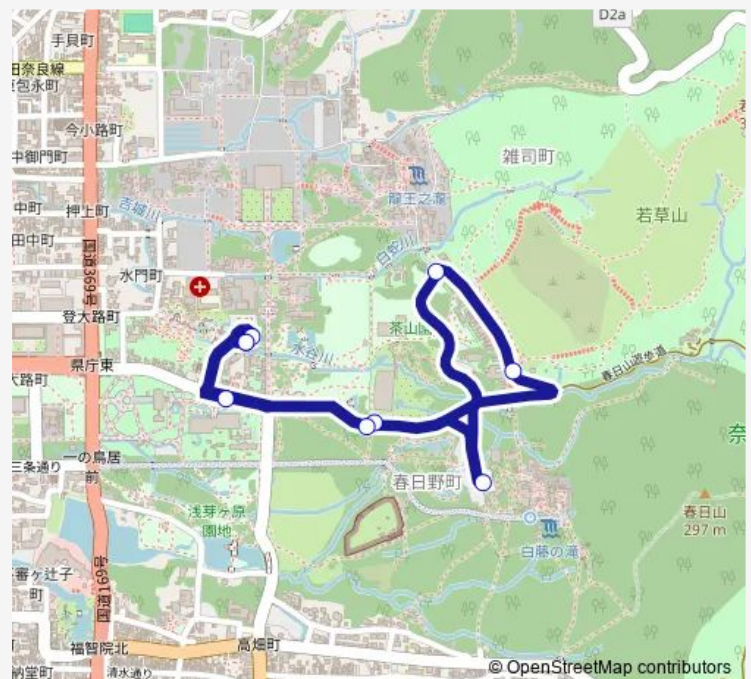

### Route schedule

大仏殿前駐車場 — 大仏殿前駐車場

Monday —

Tuesday —

Wednesday 10:20-16:35

Thursday 10:20-16:35

Friday —

Saturday 10:20-16:35

### Route info

Direction: 大仏殿前駐車場

Stops: 9

Trip Duration: 0 hour 30 min

ぐるっとバス「若草山麓ルート」

BusMaps

ぐるっとバス「若草山麓ルート」 Bus time schedules and route maps are available in an offline PDF at [busmaps.com](https://busmaps.com). Use the [busmaps.com](https://busmaps.com) website to see live bus times, train schedule or subway schedule, and step-by-step directions for all public transit in Nara-shi