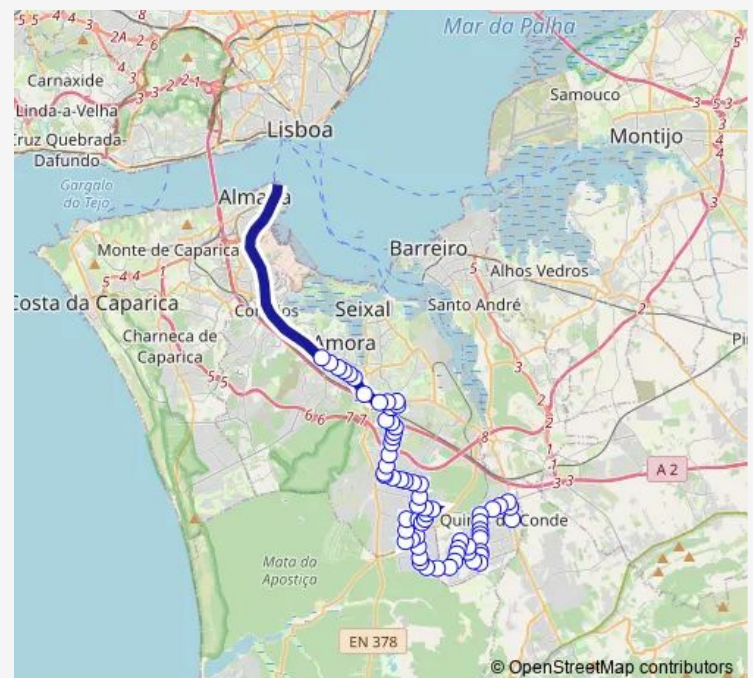

Bus 254 - QTA DO Conde - Cacilhas (via Redondos)

[Go to website](#)

Direction

Qta Conde (R Norton Matos) Fte Supermercado Plus — Cruz Pau (Centro) (Avª 1º Maio) Rotunda

66 stops

[Open route schedule](#)

Qta Conde (R Norton Matos) Fte Supermercado Plus

Qta Conde (R Glória Lte 3221) Fte Correios

Qta Conde (Avª Principal) Cgd

Qta Conde (Avª Principal) Agência Cabrita

Qta Conde (Avª Principal) Celeiro Quinta

Qta Conde (Avª Liberdade) Color Conde

Qta Conde (Avª Liberdade) Fte Farmácia

Qta Conde (Avª Liberdade Lte 35)

Qta Conde (Avª Liberdade) Rotunda (S Fórmula 95)

Qta Conde (Avª Liberdade) Arte Conde

Qta Conde (Avª Liberdade Lte 1360)

Qta Conde (Avª Liberdade Lte 1352)

Qta Conde (Cabeço Melão) Lte 1183

Pinhal General (Avª Almirante Reis Lte 1211)

Pinhal General (Avª Almirante Reis Fte Lte 2374)

Pinhal General (R Ricardo Jorge) Assoc A P General

Pinhal General (Rotunda) Lte 4322

Pinhal General (Avª 5 Out) (X) R F Sousa (C Avenid

Pinhal General (Avª 5 Outubro) Mini Mercado 2000

Pinhal General (Avª 5 Outubro Lte 4854) Rotunda

Pinhal General (R Fernão Magalhães Lte 4834)

Route schedule

Qta Conde (R Norton Matos) Fte Supermercado Plus — Cruz Pau (Centro) (Avª 1º Maio) Rotunda

Monday 07:15

Tuesday 07:15

Wednesday 07:15

Thursday 07:15

Friday 07:15

Saturday —

Sunday —

Route info

Direction: Qta Conde (R Norton Matos) Fte Supermercado Plus

Stops: 66

Trip Duration: 0 hour 50 min

254 - QTA DO Conde - Cacilhas (via Redondos)