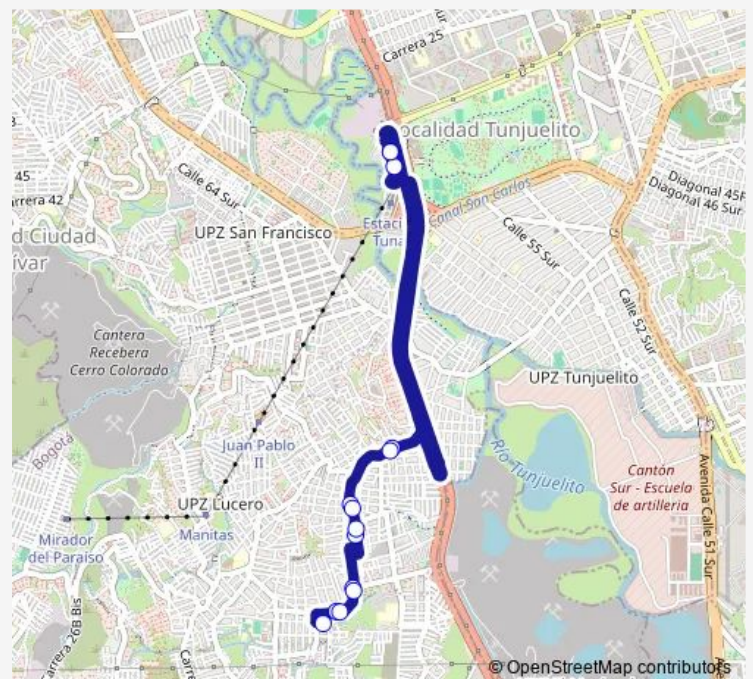

Wednesday 04:24-08:05

Thursday 04:24-08:05

Friday 04:24-08:05

Saturday —

Sunday —

Route info

Direction: Portal Tunal

Stops: 14

Trip Duration: 0 hour 38 min

6-5 — Tesoro Circular

6-5 Bus time schedules and route maps are available in an offline PDF at busmaps.com. Use the busmaps.com website to see live bus times, train schedule or subway schedule, and step-by-step directions for all public transit in Bogota