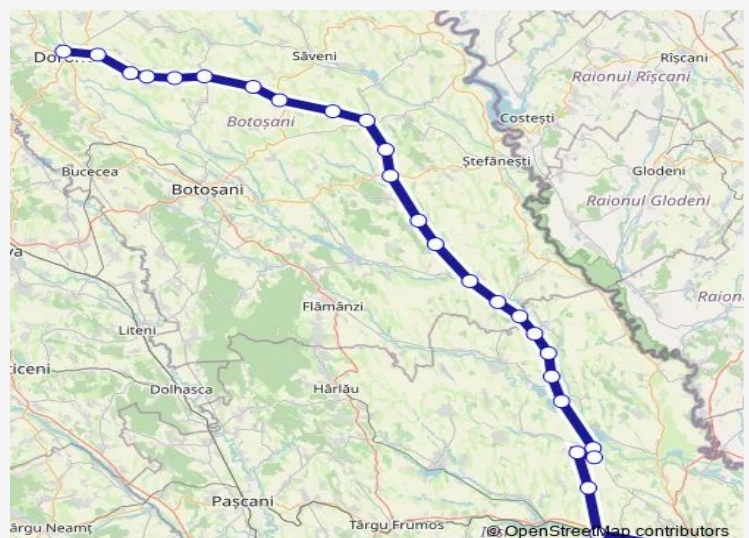

## Direction

Dorohoi — Iași

27 stops

[Open route schedule](#)

Dorohoi

Broscăuți h.

Carasa h.

Corlăteni h.

## Route schedule

Dorohoi — Iași

Monday 04:43-19:22

Tuesday 04:43-19:22

Wednesday 04:43-19:22

Thursday 04:43-19:22

Friday 04:43-19:22

Saturday 04:43-19:22

## Route info

Direction: Dorohoi

Stops: 27

Trip Duration: 3 hour 20 min

Andrieșeni h.

Șoldana h.

Iacobenii Vechi h.

Vlădeni