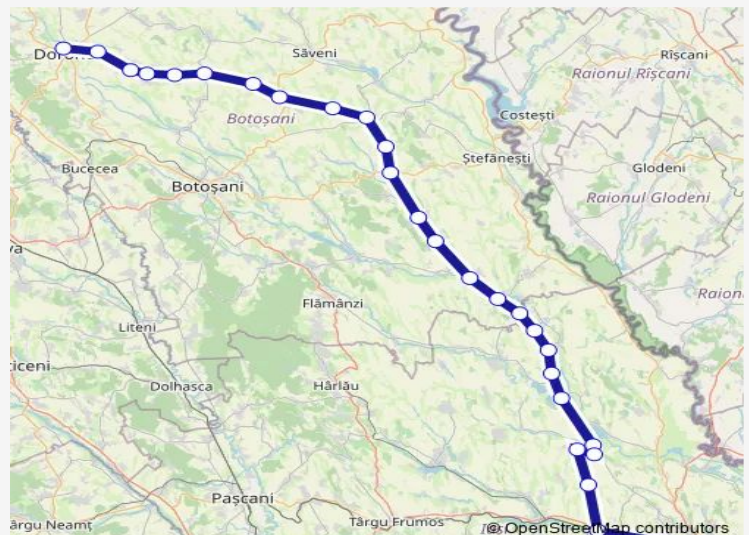

[Go to website](#)

Direction

Dorohoi — Iași

27 stops

[Open route schedule](#)

Dorohoi

Broscăuți h.

Carasa h.

Monday 04:43-19:22

Tuesday 04:43-19:22

Wednesday 04:43-19:22

Thursday 04:43-19:22

Friday 04:43-19:22

Saturday 04:43-19:22

Sunday 04:43-19:22

Route info

Direction: Dorohoi

Stops: 27

Trip Duration: 3 hour 31 min

Andrieșeni h.

Șoldana h.

Iacobenii Vechi h.

Vlădeni

Larga Jijia Hm.