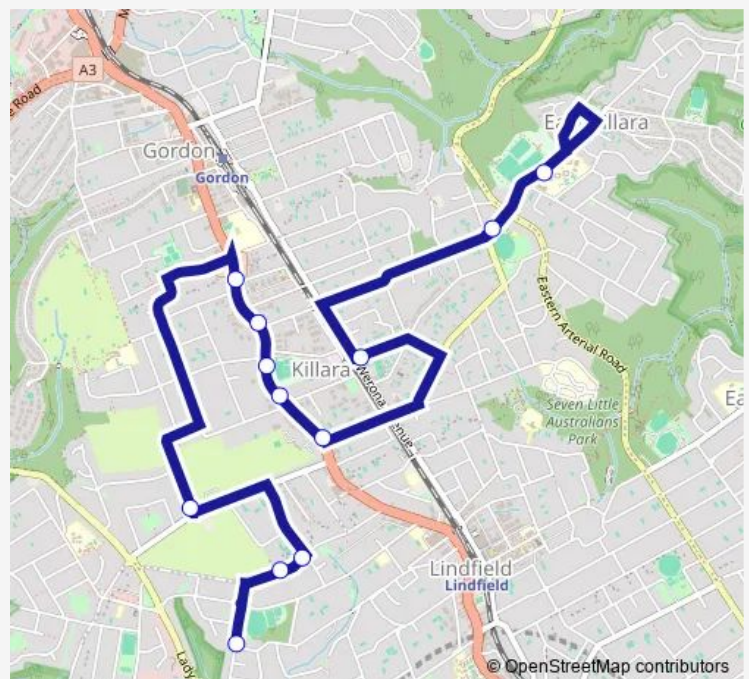

Provincial Rd Before Cook Rd

Provincial Rd At Cook Rd

Golf Links Rd At Fiddens Wharf Rd

Pacific Hwy At Bruce Av

Pacific Hwy At Powell St

Regimental Park, Pacific Hwy

Pacific Hwy Before Marian St

Pacific Hwy At Stanhope Rd

Killara Station, Locksley St

Koola Av After Rosebery Rd

Killara High School, Koola Av

Route schedule

Primula St At Polding Rd — Killara High School, Koola Av

Monday 07:50

Tuesday 07:50

Wednesday 07:50

Thursday 07:50

Friday —

Saturday —

Sunday —

Route info

Direction: Primula St At Polding Rd

Stops: 12

Trip Duration: 0 hour 28 min